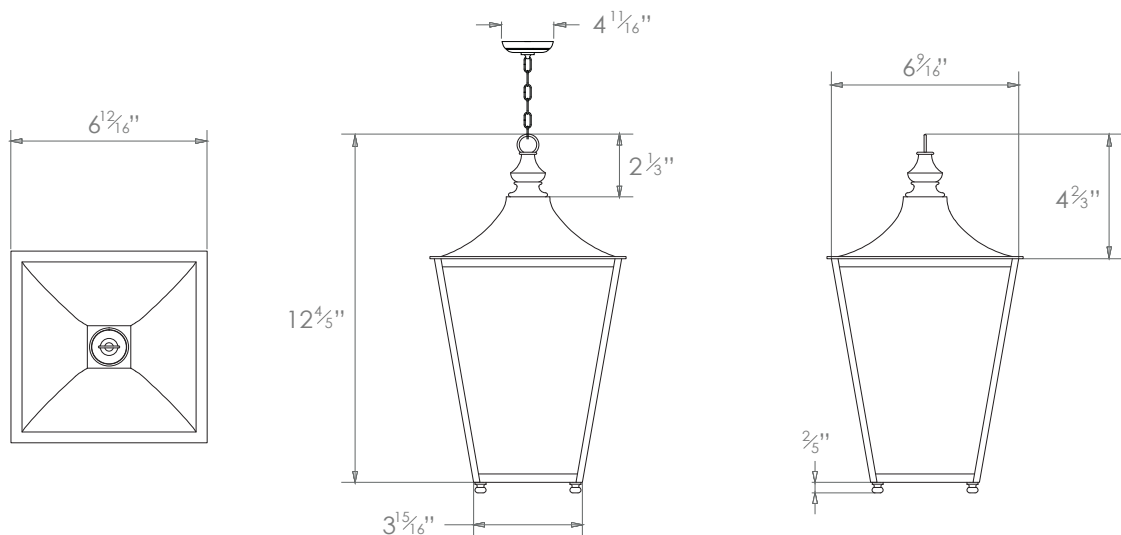

HECTOR FINCH

ATHENA HANGING LANTERN ZINC SMALL OSH VERSION

PRODUCT CODE LA412ZINCSOSH

CATEGORY: HANGING LANTERNS

DIMENSIONS

PRODUCT CODE LA412ZINCSOSH

CATEGORY: HANGING LANTERNS

ATHENA HANGING LANTERN ZINC SMALL OSH VERSION

LAMP TYPE	USA 1 x Osh Lamp with 33W (Max) G9 halogen
FINISH OPTIONS	Zinc (shown).
SIZE & SIMILAR OPTIONS	Athena Hanging Lantern on Bracket (WL134), Athena Wall Lantern Small (WL430S), Athena Hanging Lantern Large (LA412L) and Athena Wall Lantern Large (WL430L).
WEIGHT	5lb 8oz
ADDITIONAL INFORMATION	Supplied with 23" of chain and canopy as standard. Minimum overall drop from the ceiling to the bottom 23". Suitable for indoor and outdoor undercover use.
CLEANING AND MAINTENANCE INSTRUCTIONS	<p>Glass: Remove the glass where it is safe to do so. The glass then can be cleaned with a glass cleaner and a lint free cloth. Do not spray glass cleaner directly on the glass or fixture as it could affect the metal finish. Ensure the light is switched off and take care not to pull the flex or allow water to come into contact with the electrical components. Regular dusting with a feather duster will also help keep the glass clean.</p> <p>Metalwork: We recommend a light polish with a non-abrasive lint free cloth. Do not use any metal cleaning products on the fixture as it can remove the finish entirely. Unlacquered brass finish will patinate slowly over time and can be brightened to brass by the use of a brass cleaning agent.</p>