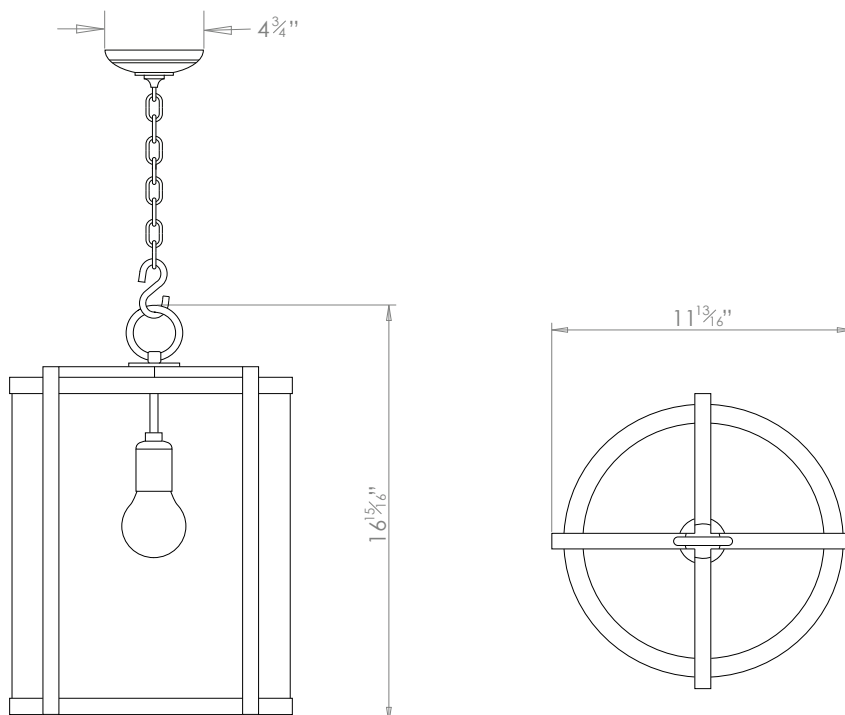

HECTOR FINCH

FINN HANGING LANTERN SMALL

PRODUCT CODE LA6S

CATEGORY: HANGING LANTERNS

DIMENSIONS

PRODUCT CODE LA6S

CATEGORY: HANGING LANTERNS

FINN HANGING LANTERN SMALL

LAMP TYPE	USA 1 x 60W (Max) E26 General Service
FINISH OPTIONS	Brass Polished Lacquered, Brass Polished Unlacquered, Antique Brass, Bronze (shown) and Nickel Polished.
SIZE & SIMILAR OPTIONS	Finn Hanging Lantern Large (LA6L) and Finn Wall Lantern (WL20).
WEIGHT	11lb 11oz
ADDITIONAL INFORMATION	Supplied with 23" of chain and canopy as standard. Minimum overall drop from the ceiling to the bottom 21".
CLEANING AND MAINTENANCE INSTRUCTIONS	<p>Glass: Remove the glass where it is safe to do so. The glass then can be cleaned with a glass cleaner and a lint free cloth. Do not spray glass cleaner directly on the glass or fixture as it could affect the metal finish. Ensure the light is switched off and take care not to pull the flex or allow water to come into contact with the electrical components. Regular dusting with a feather duster will also help keep the glass clean.</p> <p>Metalwork: We recommend a light polish with a non-abrasive lint free cloth. Do not use any metal cleaning products on the fixture as it can remove the finish entirely. Unlacquered brass finish will patinate slowly over time and can be brightened to brass by the use of a brass cleaning agent.</p>