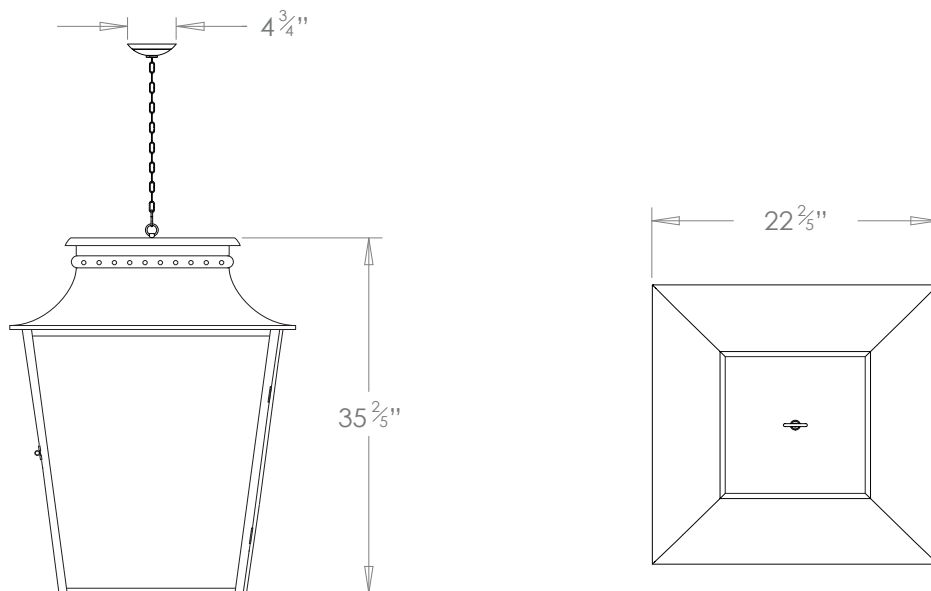

## ZEUS HANGING LANTERN GIANT OSH VERSION

PRODUCT CODE LA93GTOSH

CATEGORY: HANGING LANTERNS

### DIMENSIONS

PRODUCT CODE LA93GTOSH

CATEGORY: HANGING LANTERNS

---