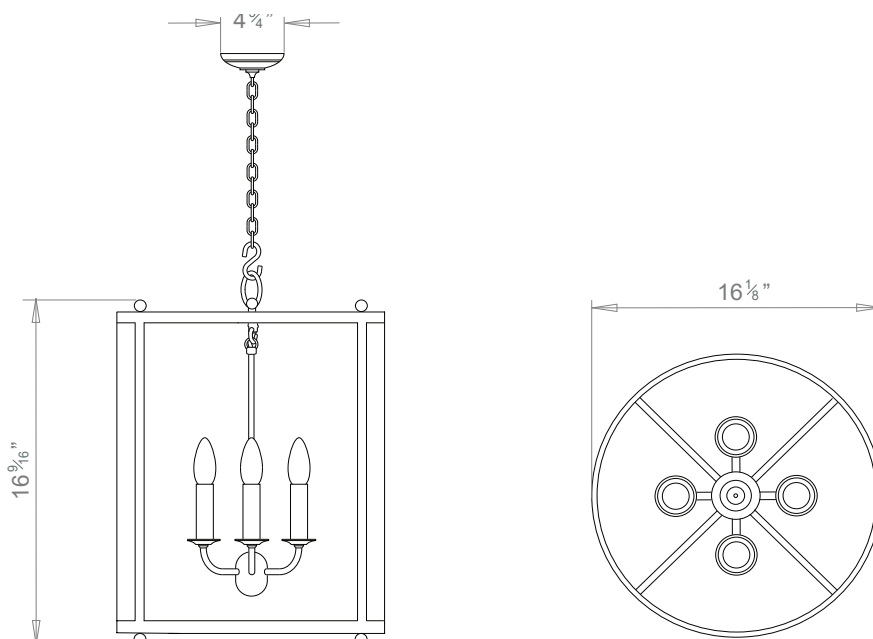

## HENRIETTE LANTERN

PRODUCT CODE LA95

CATEGORY: HANGING LANTERNS

### DIMENSIONS

PRODUCT CODE LA95

CATEGORY: HANGING LANTERNS

---