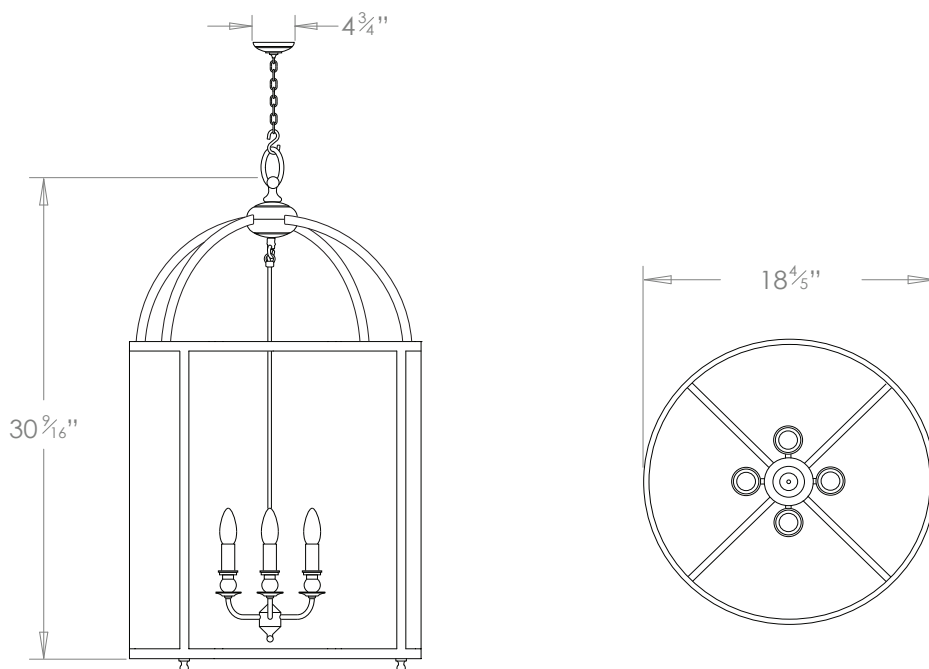

HECTOR FINCH

BEATRICE HANGING LANTERN LARGE

PRODUCT CODE LA96L

CATEGORY: HANGING LANTERNS

DIMENSIONS

PRODUCT CODE LA96L

CATEGORY: HANGING LANTERNS

BEATRICE HANGING LANTERN LARGE

LAMP TYPE	USA 4 x 40W (Max) E12 Candelabra
FINISH OPTIONS	Brass Polished Lacquered, Brass Polished Unlacquered, Antique Brass (shown), Bronze and Nickel Polished.
SIZE & SIMILAR OPTIONS	Beatrice Hanging Lantern Extra Small (LA96XS) and Beatrice Hanging Lantern Small (LA96S).
WEIGHT	44lb 1oz
ADDITIONAL INFORMATION	Supplied with 23" of chain and canopy as standard. Minimum overall drop from the ceiling to the bottom 34".
CLEANING AND MAINTENANCE INSTRUCTIONS	<p>Glass: Remove the glass where it is safe to do so. The glass then can be cleaned with a glass cleaner and a lint free cloth. Do not spray glass cleaner directly on the glass or fixture as it could affect the metal finish. Ensure the light is switched off and take care not to pull the flex or allow water to come into contact with the electrical components. Regular dusting with a feather duster will also help keep the glass clean.</p> <p>Metalwork: We recommend a light polish with a non-abrasive lint free cloth. Do not use any metal cleaning products on the fixture as it can remove the finish entirely. Unlacquered brass finish will patinate slowly over time and can be brightened to brass by the use of a brass cleaning agent.</p>