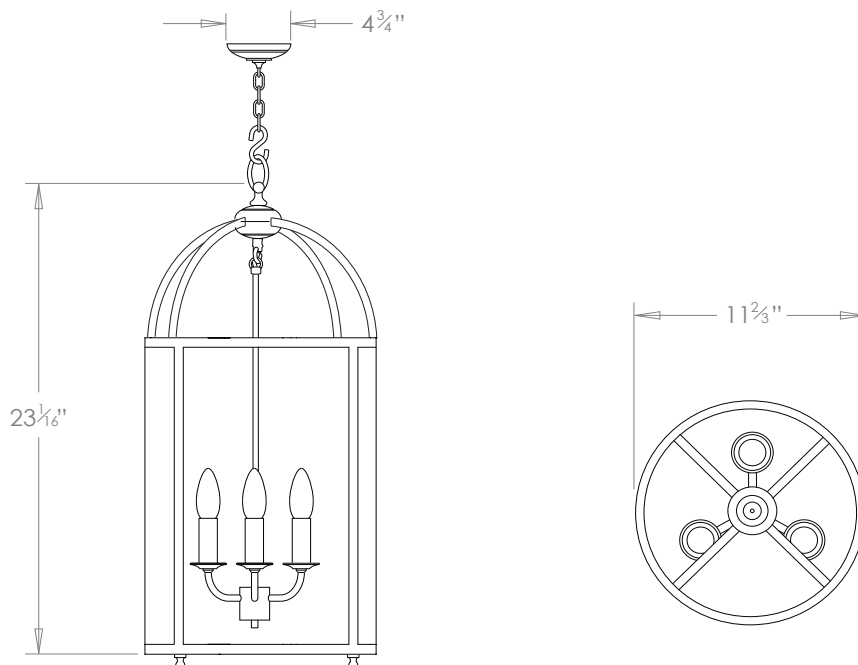

## BEATRICE HANGING LANTERN EXTRA SMALL

PRODUCT CODE LA96XS

CATEGORY: HANGING LANTERNS

### DIMENSIONS

PRODUCT CODE LA96XS

CATEGORY: HANGING LANTERNS

---