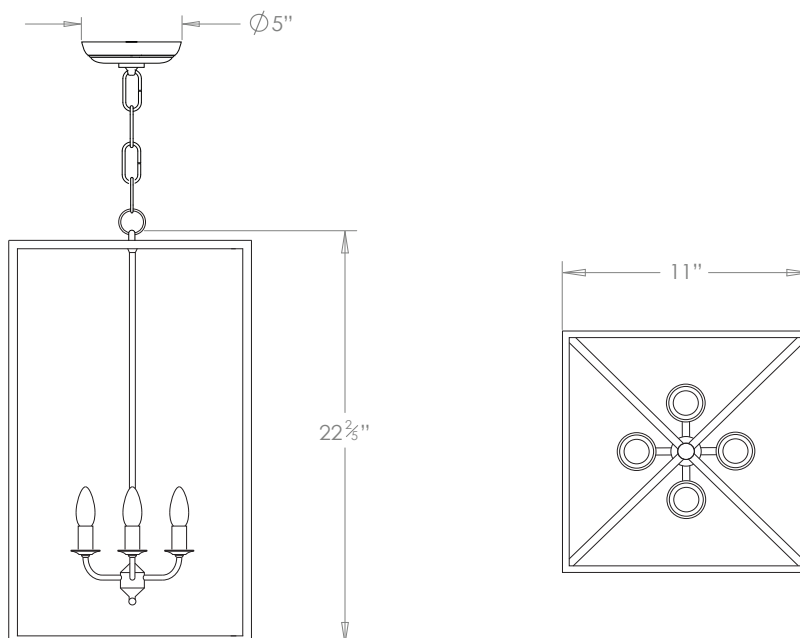

## PENDANT BOX LANTERN SMALL

PRODUCT CODE LA97S

CATEGORY: HANGING LANTERNS

### DIMENSIONS

HECTOR FINCH

PRODUCT CODE LA97S

CATEGORY: HANGING LANTERNS

---