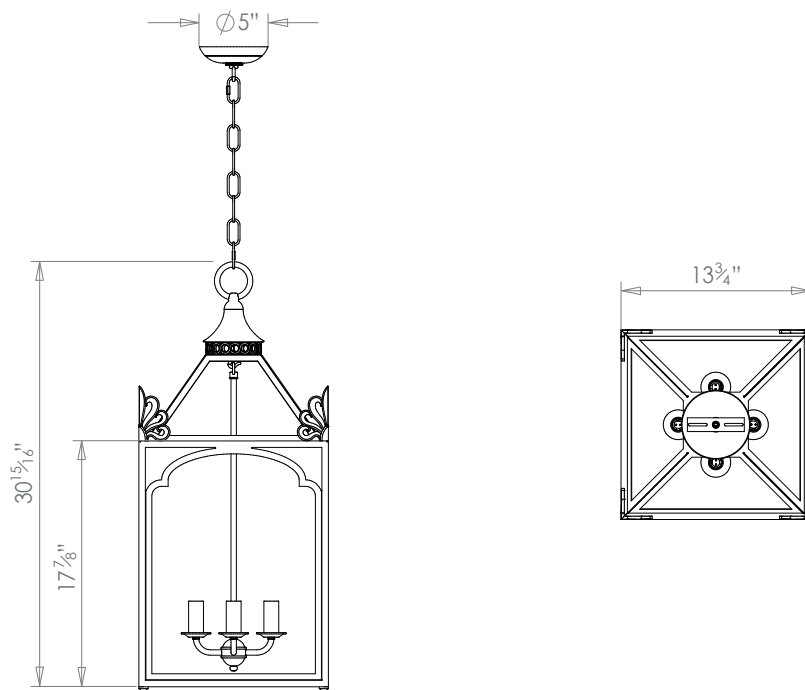

## LINCOLN HANGING LANTERN LARGE

PRODUCT CODE LA98L

CATEGORY: HANGING LANTERNS

### DIMENSIONS

PRODUCT CODE LA98

CATEGORY: HANGING LANTERNS

---