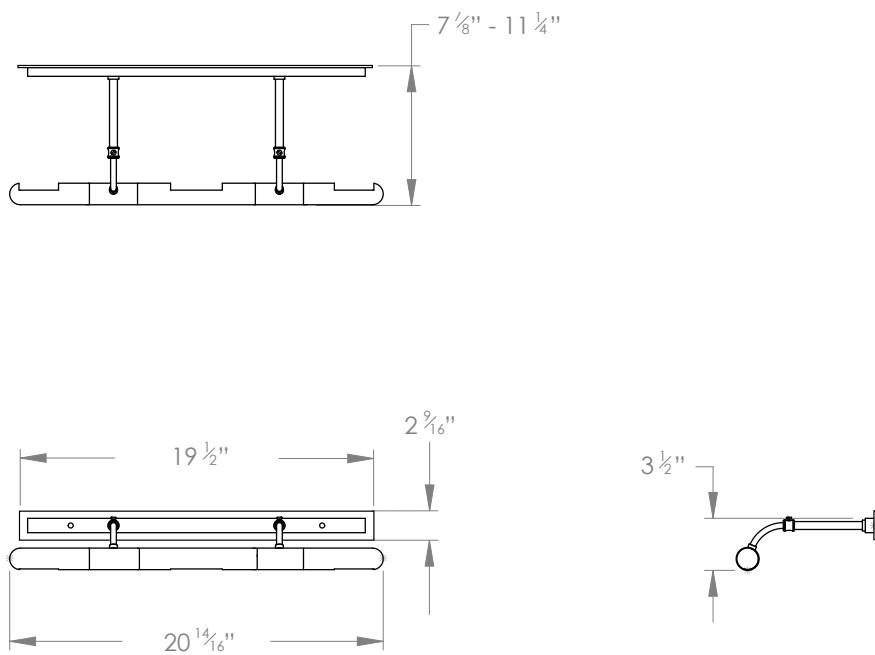

SELINA PICTURE LIGHT LARGE

PRODUCT CODE PC06L

CATEGORY: PICTURE LIGHTS

DIMENSIONS

HECTOR FINCH

PRODUCT CODE PC06L

CATEGORY: PICTURE LIGHTS

---

## SELINA PICTURE LIGHT LARGE

<b>LAMP TYPE</b>	<b>USA</b> 3 x 25W (Max) E12 Pygmy
<b>FINISH OPTIONS</b>	Brass Polished Lacquered, Brass Polished Unlacquered, Antique Brass, Bronze (shown), Nickel Polished and Nickel Matte.
<b>SIZE &amp; SIMILAR OPTIONS</b>	Selina 2 Light Picture Light (PC06M) and Selina 4 Light Picture Light (PC06XL).
<b>WEIGHT</b>	3lb 8oz
<b>CLEANING AND MAINTENANCE INSTRUCTIONS</b>	Metalwork: We recommend a light polish with a non-abrasive lint free cloth. Do not use any metal cleaning products on the fixture as it can remove the finish entirely. Unlacquered brass finish will patinate slowly over time and can be brightened to brass by the use of a brass cleaning agent.