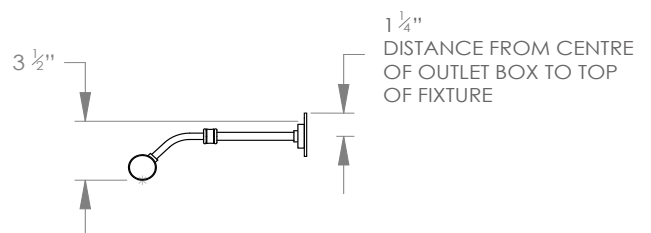

DIMENSIONS