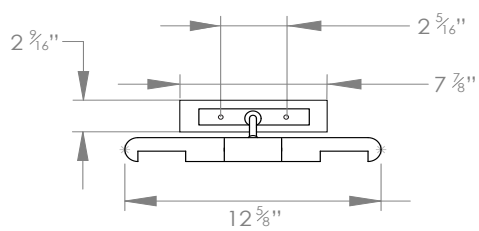

## SELINA PICTURE LIGHT MEDIUM

PRODUCT CODE PC06M

CATEGORY: PICTURE LIGHTS

### DIMENSIONS

PRODUCT CODE PC06M

CATEGORY: PICTURE LIGHTS

---

## SELINA PICTURE LIGHT MEDIUM

<b>LAMP TYPE</b>	<b>USA</b> 2 x 25W (Max) E12 Pygmy
<b>FINISH OPTIONS</b>	Brass Polished Lacquered, Brass Polished Unlacquered, Antique Brass, Bronze (shown), Nickel Polished and Nickel Matte.
<b>SIZE &amp; SIMILAR OPTIONS</b>	Selina 3 Light Picture Light (PC06L) and Selina 4 Light Picture Light (PC06XL).
<b>WEIGHT</b>	1lb 16oz
<b>CLEANING AND MAINTENANCE INSTRUCTIONS</b>	Metalwork: We recommend a light polish with a non-abrasive lint free cloth. Do not use any metal cleaning products on the fixture as it can remove the finish entirely. Unlacquered brass finish will patinate slowly over time and can be brightened to brass by the use of a brass cleaning agent.