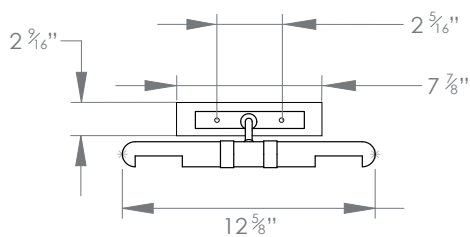

SELINA PICTURE LIGHT MEDIUM

PRODUCT CODE PC06M

CATEGORY: PICTURE LIGHTS

DIMENSIONS

HECTOR FINCH

PRODUCT CODE PC06M

CATEGORY: PICTURE LIGHTS

SELINA PICTURE LIGHT MEDIUM

LAMP TYPE

USA
2 x 25W (Max) E12 Pygmy

FINISH OPTIONS

Brass Polished Lacquered, Brass Polished Unlacquered, Antique Brass (shown), Bronze, Nickel Polished and Nickel Matte.

SIZE & SIMILAR OPTIONS

Selina 3 Light Picture Light (PC06L) and Selina 4 Light Picture Light (PC06XL).