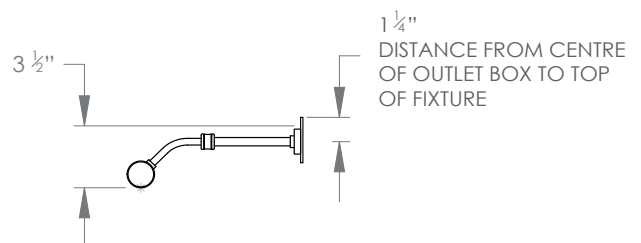

SELINA PICTURE LIGHT MEDIUM

PRODUCT CODE PC06M

CATEGORY: PICTURE LIGHTS

DIMENSIONS

HECTOR FINCH

PRODUCT CODE PC06M

CATEGORY: PICTURE LIGHTS

SELINA PICTURE LIGHT MEDIUM

LAMP TYPE

USA
2 x 25W (Max) E12 Pygmy

FINISH OPTIONS

Brass Polished Lacquered, Brass Polished Unlacquered, Antique Brass (shown), Bronze, Nickel Polished and Nickel Matte.

SIZE & SIMILAR OPTIONS

Selina 3 Light Picture Light (PC06L) and Selina 4 Light Picture Light (PC06XL).