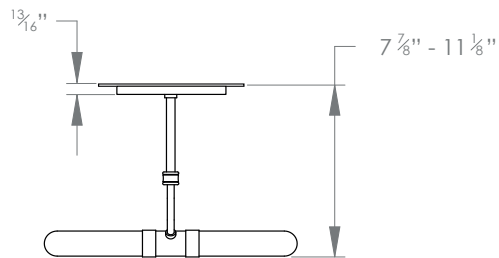

SELINA PICTURE LIGHT MEDIUM

PRODUCT CODE PC06M

CATEGORY: PICTURE LIGHTS

DIMENSIONS

HECTOR FINCH

PRODUCT CODE PC06M

CATEGORY: PICTURE LIGHTS

SELINA PICTURE LIGHT MEDIUM

LAMP TYPE

USA
2 x 25W (Max) E12 Pygmy

FINISH OPTIONS

Brass Polished Lacquered, Brass Polished Unlacquered, Antique Brass (shown), Bronze, Nickel Polished and Nickel Matte.

SIZE & SIMILAR OPTIONS

Selina 3 Light Picture Light (PC06L) and Selina 4 Light Picture Light (PC06XL).