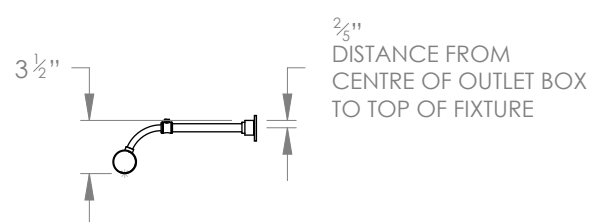

**SELINA PICTURE LIGHT EXTRA LARGE**

PRODUCT CODE PC06XL

CATEGORY: PICTURE LIGHTS

**DIMENSIONS**

PRODUCT CODE PC06XL

CATEGORY: PICTURE LIGHTS

---

## SELINA PICTURE LIGHT EXTRA LARGE

<b>LAMP TYPE</b>	<b>USA</b> 4 x 25W (Max) E12 Pygmy
<b>FINISH OPTIONS</b>	Brass Polished Lacquered, Brass Polished Unlacquered, Antique Brass, Bronze, Nickel Polished (shown) and Nickel Matte.
<b>SIZE &amp; SIMILAR OPTIONS</b>	Celine 2 Light Picture Light (PC06M) and Celine 3 Light Picture Light (PC06L).
<b>WEIGHT</b>	5lb 8oz
<b>CLEANING AND MAINTENANCE INSTRUCTIONS</b>	Metalwork: We recommend a light polish with a non-abrasive lint free cloth. Do not use any metal cleaning products on the fixture as it can remove the finish entirely. Unlacquered brass finish will patinate slowly over time and can be brightened to brass by the use of a brass cleaning agent.