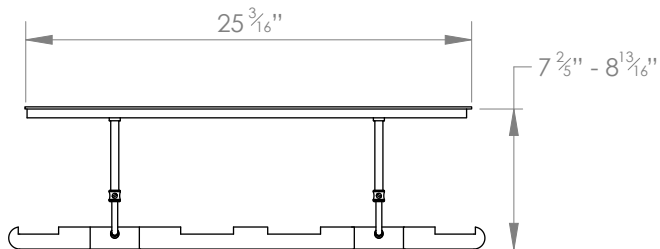

**SELINA PICTURE LIGHT EXTRA LARGE**

PRODUCT CODE PC06XL

CATEGORY: PICTURE LIGHTS

**DIMENSIONS**

PRODUCT CODE PC06XL

CATEGORY: PICTURE LIGHTS

---

## SELINA PICTURE LIGHT EXTRA LARGE

<b>LAMP TYPE</b>	<b>USA</b> 4 x 25W (Max) E12 Pygmy
<b>FINISH OPTIONS</b>	Brass Polished Lacquered, Brass Polished Unlacquered, Antique Brass, Bronze, Nickel Polished (shown) and Nickel Matte.
<b>SIZE &amp; SIMILAR OPTIONS</b>	Celine 2 Light Picture Light (PC06M) and Celine 3 Light Picture Light (PC06L).
<b>WEIGHT</b>	5lb 8oz
<b>CLEANING AND MAINTENANCE INSTRUCTIONS</b>	Metalwork: We recommend a light polish with a non-abrasive lint free cloth. Do not use any metal cleaning products on the fixture as it can remove the finish entirely. Unlacquered brass finish will patinate slowly over time and can be brightened to brass by the use of a brass cleaning agent.