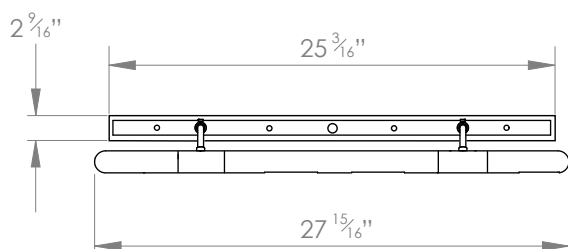

**SELINA PICTURE LIGHT EXTRA LARGE**

PRODUCT CODE PC06XL

CATEGORY: PICTURE LIGHTS

**DIMENSIONS**

PRODUCT CODE PC06XL

CATEGORY: PICTURE LIGHTS

---

## SELINA PICTURE LIGHT EXTRA LARGE

<b>LAMP TYPE</b>	<b>USA</b> 4 x 25W (Max) E12 Pygmy
<b>FINISH OPTIONS</b>	Brass Polished Lacquered, Brass Polished Unlacquered, Antique Brass, Bronze, Nickel Polished (shown) and Nickel Matte.
<b>SIZE &amp; SIMILAR OPTIONS</b>	Celine 2 Light Picture Light (PC06M) and Celine 3 Light Picture Light (PC06L).
<b>WEIGHT</b>	5lb 8oz
<b>CLEANING AND MAINTENANCE INSTRUCTIONS</b>	Metalwork: We recommend a light polish with a non-abrasive lint free cloth. Do not use any metal cleaning products on the fixture as it can remove the finish entirely. Unlacquered brass finish will patinate slowly over time and can be brightened to brass by the use of a brass cleaning agent.