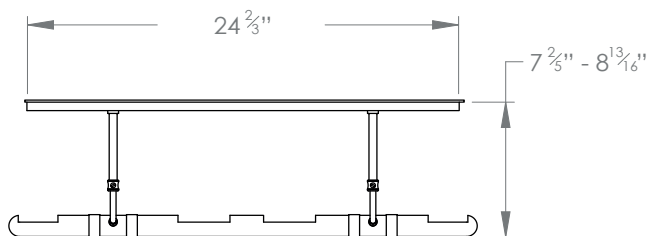

**SELINA PICTURE LIGHT EXTRA LARGE**

PRODUCT CODE PC06XL

CATEGORY: PICTURE LIGHTS

**DIMENSIONS**

PRODUCT CODE PC06XL

CATEGORY: PICTURE LIGHTS

---

## SELINA PICTURE LIGHT EXTRA LARGE

<b>LAMP TYPE</b>	<b>USA</b> 4 x 25W (Max) E12 Pygmy
<b>FINISH OPTIONS</b>	Brass Polished Lacquered, Brass Polished Unlacquered, Antique Brass, Bronze, Nickel Polished (shown) and Nickel Matte.
<b>SIZE &amp; SIMILAR OPTIONS</b>	Celine 2 Light Picture Light (PC06M) and Celine 3 Light Picture Light (PC06L).
<b>WEIGHT</b>	5lb 8oz
<b>CLEANING AND MAINTENANCE INSTRUCTIONS</b>	Metalwork: We recommend a light polish with a non-abrasive lint free cloth. Do not use any metal cleaning products on the fixture as it can remove the finish entirely. Unlacquered brass finish will patinate slowly over time and can be brightened to brass by the use of a brass cleaning agent.