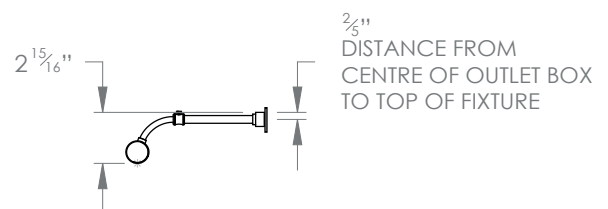

**SELINA PICTURE LIGHT EXTRA LARGE**

PRODUCT CODE PC06XL

CATEGORY: PICTURE LIGHTS

**DIMENSIONS**

PRODUCT CODE PC06XL

CATEGORY: PICTURE LIGHTS

---

## SELINA PICTURE LIGHT EXTRA LARGE

<b>LAMP TYPE</b>	<b>USA</b> 4 x 25W (Max) E12 Pygmy
<b>FINISH OPTIONS</b>	Brass Polished Lacquered, Brass Polished Unlacquered, Antique Brass, Bronze, Nickel Polished (shown) and Nickel Matte.
<b>SIZE &amp; SIMILAR OPTIONS</b>	Celine 2 Light Picture Light (PC06M) and Celine 3 Light Picture Light (PC06L).
<b>WEIGHT</b>	5lb 8oz
<b>CLEANING AND MAINTENANCE INSTRUCTIONS</b>	Metalwork: We recommend a light polish with a non-abrasive lint free cloth. Do not use any metal cleaning products on the fixture as it can remove the finish entirely. Unlacquered brass finish will patinate slowly over time and can be brightened to brass by the use of a brass cleaning agent.