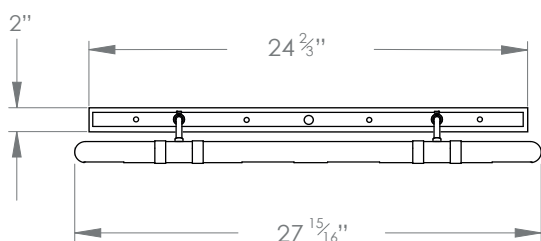

**SELINA PICTURE LIGHT EXTRA LARGE**

PRODUCT CODE PC06XL

CATEGORY: PICTURE LIGHTS

**DIMENSIONS**

PRODUCT CODE PC06XL

CATEGORY: PICTURE LIGHTS

---

## SELINA PICTURE LIGHT EXTRA LARGE

<b>LAMP TYPE</b>	<b>USA</b> 4 x 25W (Max) E12 Pygmy
<b>FINISH OPTIONS</b>	Brass Polished Lacquered, Brass Polished Unlacquered, Antique Brass, Bronze, Nickel Polished (shown) and Nickel Matte.
<b>SIZE &amp; SIMILAR OPTIONS</b>	Celine 2 Light Picture Light (PC06M) and Celine 3 Light Picture Light (PC06L).
<b>WEIGHT</b>	5lb 8oz
<b>CLEANING AND MAINTENANCE INSTRUCTIONS</b>	Metalwork: We recommend a light polish with a non-abrasive lint free cloth. Do not use any metal cleaning products on the fixture as it can remove the finish entirely. Unlacquered brass finish will patinate slowly over time and can be brightened to brass by the use of a brass cleaning agent.