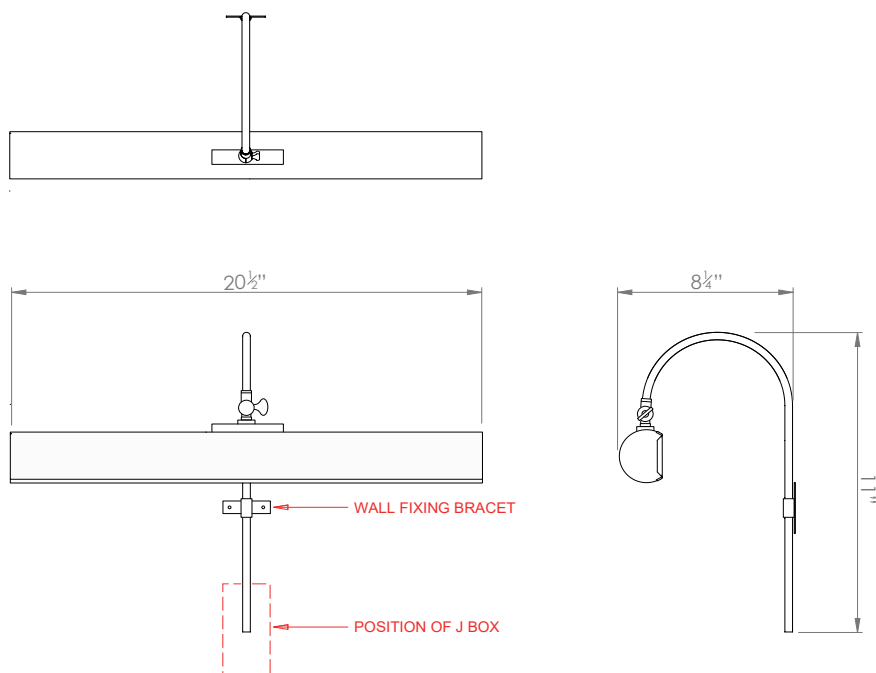

## CHLOE PICTURE LIGHT LARGE

PRODUCT CODE PC11L

CATEGORY: PICTURE LIGHTS

### DIMENSIONS

PRODUCT CODE PC11L

CATEGORY: PICTURE LIGHTS

---

## CHLOE PICTURE LIGHT LARGE

<b>LAMP TYPE</b>	<b>USA</b> 2 x 25W (Max) E12 Pygmy
<b>FINISH OPTIONS</b>	Antique Brass, Bronze (shown) and Nickel Polished.
<b>SIZE &amp; SIMILAR OPTIONS</b>	Chloe Picture Light Small (PC11S) and Chloe Picture Light Medium (PC11M).
<b>WEIGHT</b>	1lb 5oz
<b>CLEANING AND MAINTENANCE INSTRUCTIONS</b>	Metalwork: We recommend a light polish with a non-abrasive lint free cloth. Do not use any metal cleaning products on the fixture as it can remove the finish entirely. Unlacquered brass finish will patinate slowly over time and can be brightened to brass by the use of a brass cleaning agent.