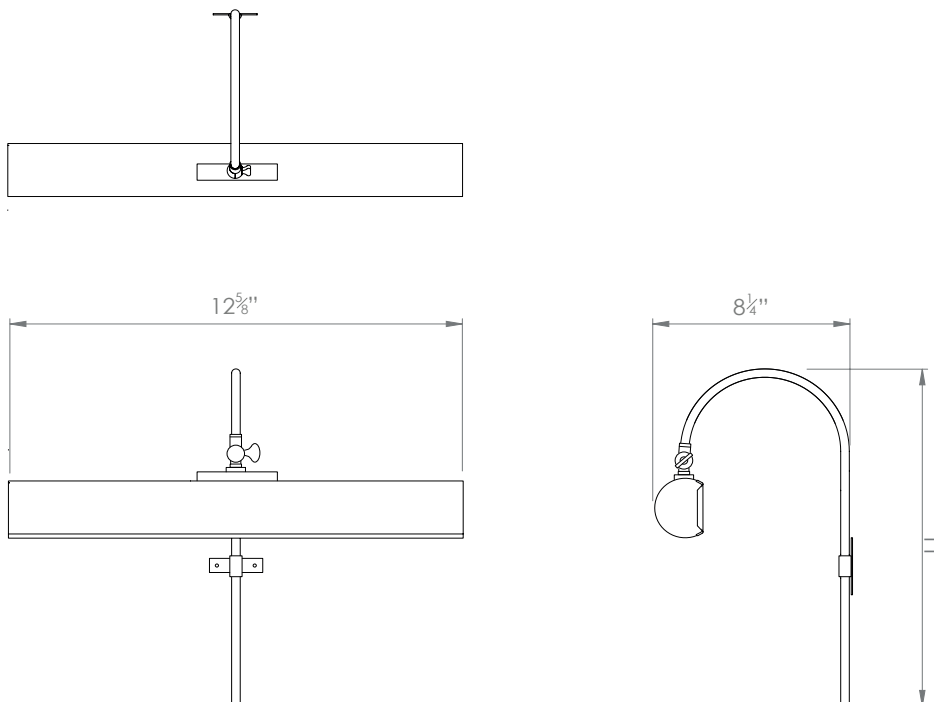

CHLOE PICTURE LIGHT MEDIUM

PRODUCT CODE PC11M

CATEGORY: PICTURE LIGHTS

DIMENSIONS

PRODUCT CODE PC11M

CATEGORY: PICTURE LIGHTS

CHLOE PICTURE LIGHT MEDIUM

LAMP TYPE	USA 2 x 25W (Max) E12 Pygmy
FINISH OPTIONS	Antique Brass, Bronze (shown) and Nickel Polished.
SIZE & SIMILAR OPTIONS	Chloe Picture Light Small (PC11S) and Chloe Picture Light Large (PC11L).
WEIGHT	1lb 2oz
CLEANING AND MAINTENANCE INSTRUCTIONS	Metalwork: We recommend a light polish with a non-abrasive lint free cloth. Do not use any metal cleaning products on the fixture as it can remove the finish entirely. Unlacquered brass finish will patinate slowly over time and can be brightened to brass by the use of a brass cleaning agent.