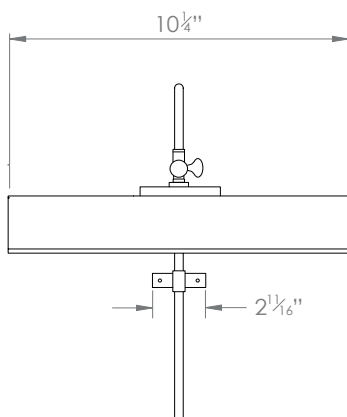

### DIMENSIONS

PRODUCT CODE PC11S

CATEGORY: PICTURE LIGHTS

---

## CHLOE PICTURE LIGHT SMALL

<b>LAMP TYPE</b>	<b>USA</b> 1 x 25W (Max) E12 Pygmy
<b>FINISH OPTIONS</b>	Antique Brass (shown), Bronze and Nickel Polished.
<b>SIZE &amp; SIMILAR OPTIONS</b>	Chloe Picture Light Medium (PC11M) and Chloe Picture Light Large (PC11L).
<b>WEIGHT</b>	0.4kg
<b>CLEANING AND MAINTENANCE INSTRUCTIONS</b>	Metalwork: We recommend a light polish with a non-abrasive lint free cloth. Do not use any metal cleaning products on the fixture as it can remove the finish entirely. Unlacquered brass finish will patinate slowly over time and can be brightened to brass by the use of a brass cleaning agent.