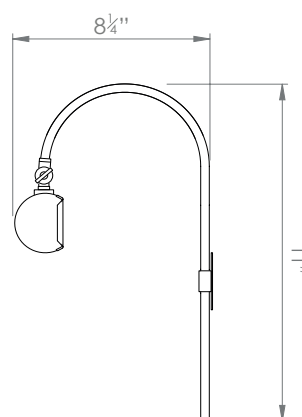

## CHLOE PICTURE LIGHT SMALL

PRODUCT CODE PC11S

CATEGORY: PICTURE LIGHTS

### DIMENSIONS

PRODUCT CODE PC11S

CATEGORY: PICTURE LIGHTS

---

## CHLOE PICTURE LIGHT SMALL

<b>LAMP TYPE</b>	<b>USA</b> 1 x 25W (Max) E12 Pygmy
<b>FINISH OPTIONS</b>	Antique Brass (shown), Bronze and Nickel Polished.
<b>SIZE &amp; SIMILAR OPTIONS</b>	Chloe Picture Light Medium (PC11M) and Chloe Picture Light Large (PC11L).
<b>WEIGHT</b>	0.4kg
<b>CLEANING AND MAINTENANCE INSTRUCTIONS</b>	Metalwork: We recommend a light polish with a non-abrasive lint free cloth. Do not use any metal cleaning products on the fixture as it can remove the finish entirely. Unlacquered brass finish will patinate slowly over time and can be brightened to brass by the use of a brass cleaning agent.