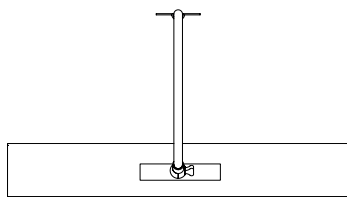

## CHLOE PICTURE LIGHT SMALL

PRODUCT CODE PC11S

CATEGORY: PICTURE LIGHTS

### DIMENSIONS

PRODUCT CODE PC11S

CATEGORY: PICTURE LIGHTS

---

## CHLOE PICTURE LIGHT SMALL

<b>LAMP TYPE</b>	<b>USA</b> 1 x 25W (Max) E12 Pygmy
<b>FINISH OPTIONS</b>	Antique Brass (shown), Bronze and Nickel Polished.
<b>SIZE &amp; SIMILAR OPTIONS</b>	Chloe Picture Light Medium (PC11M) and Chloe Picture Light Large (PC11L).
<b>WEIGHT</b>	0.4kg
<b>CLEANING AND MAINTENANCE INSTRUCTIONS</b>	Metalwork: We recommend a light polish with a non-abrasive lint free cloth. Do not use any metal cleaning products on the fixture as it can remove the finish entirely. Unlacquered brass finish will patinate slowly over time and can be brightened to brass by the use of a brass cleaning agent.