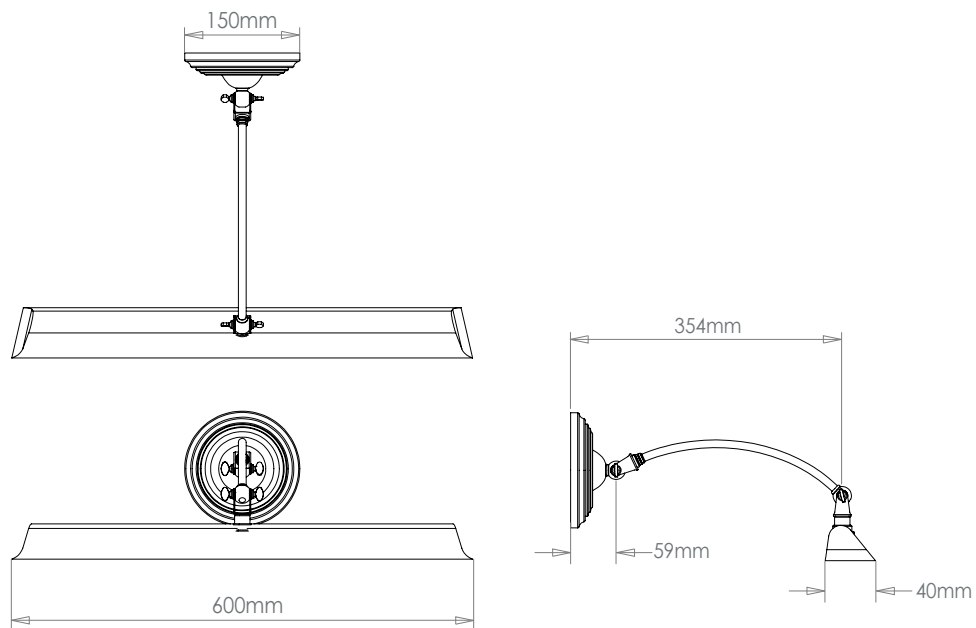

HECTOR FINCH

ASHBY PICTURE LIGHT LARGE

PRODUCT CODE PC14L

CATEGORY: PICTURE LIGHTS

DIMENSIONS

HECTOR FINCH

PRODUCT CODE PC14L

CATEGORY: PICTURE LIGHTS

ASHBY PICTURE LIGHT LARGE

LAMP TYPE

USA

2 x 25W (Max) E14 Candle

FINISH OPTIONS

Brass Polished Lacquered, Brass Polished Unlacquered, Antique Brass (shown), Bronze, Nickel Polished, and Nickel Matte.

Arts & Crafts finishes also available upon request.