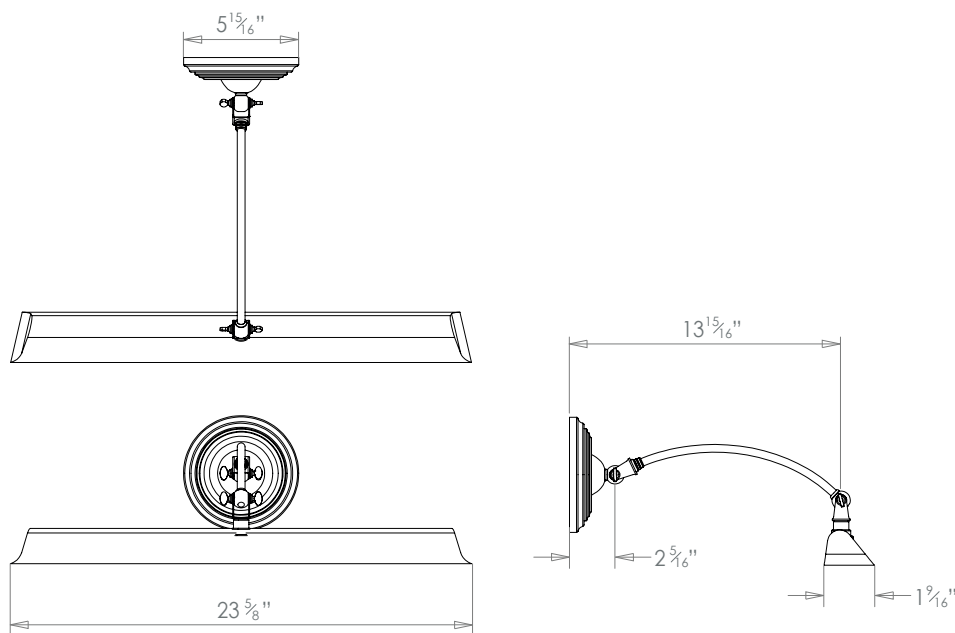

ASHBY PICTURE LIGHT LARGE

PRODUCT CODE PC14L

CATEGORY: PICTURE LIGHTS

DIMENSIONS

PRODUCT CODE PC14L

CATEGORY: PICTURE LIGHTS

ASHBY PICTURE LIGHT LARGE

LAMP TYPE