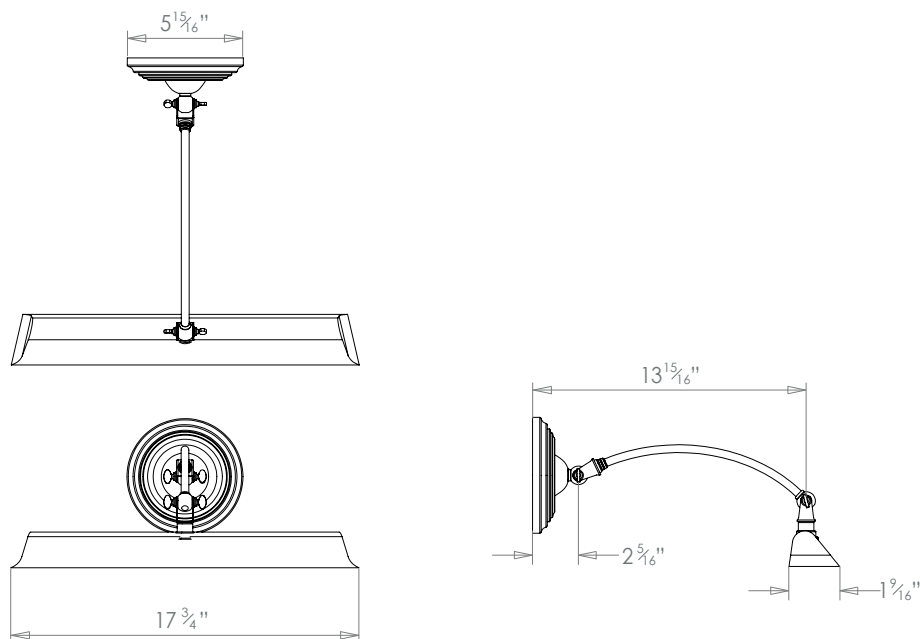

HECTOR FINCH

ASHBY PICTURE LIGHT MEDIUM

PRODUCT CODE PC14M

CATEGORY: PICTURE LIGHTS

DIMENSIONS

PRODUCT CODE PC14M

CATEGORY: PICTURE LIGHTS

ASHBY PICTURE LIGHT MEDIUM