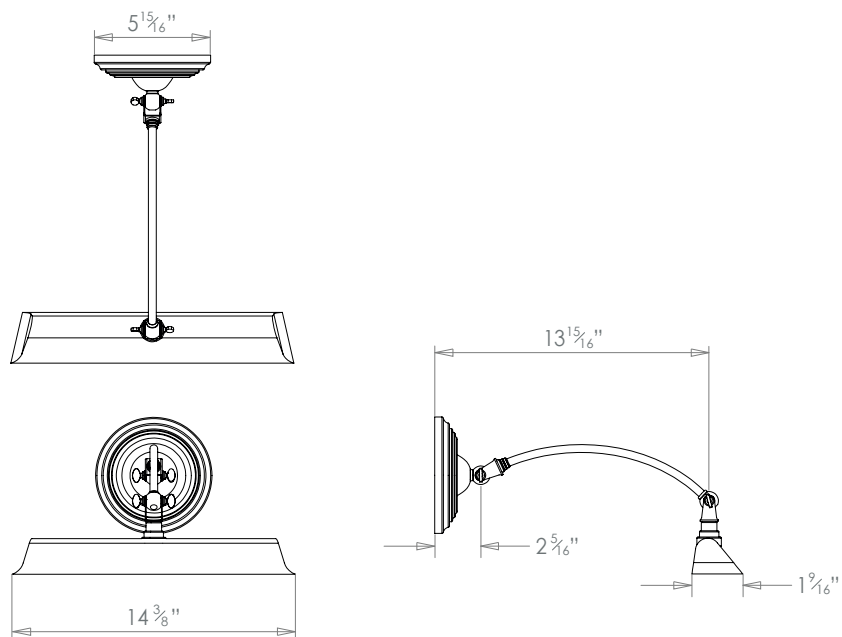

### DIMENSIONS

PRODUCT CODE PC14S

CATEGORY: PICTURE LIGHTS

---