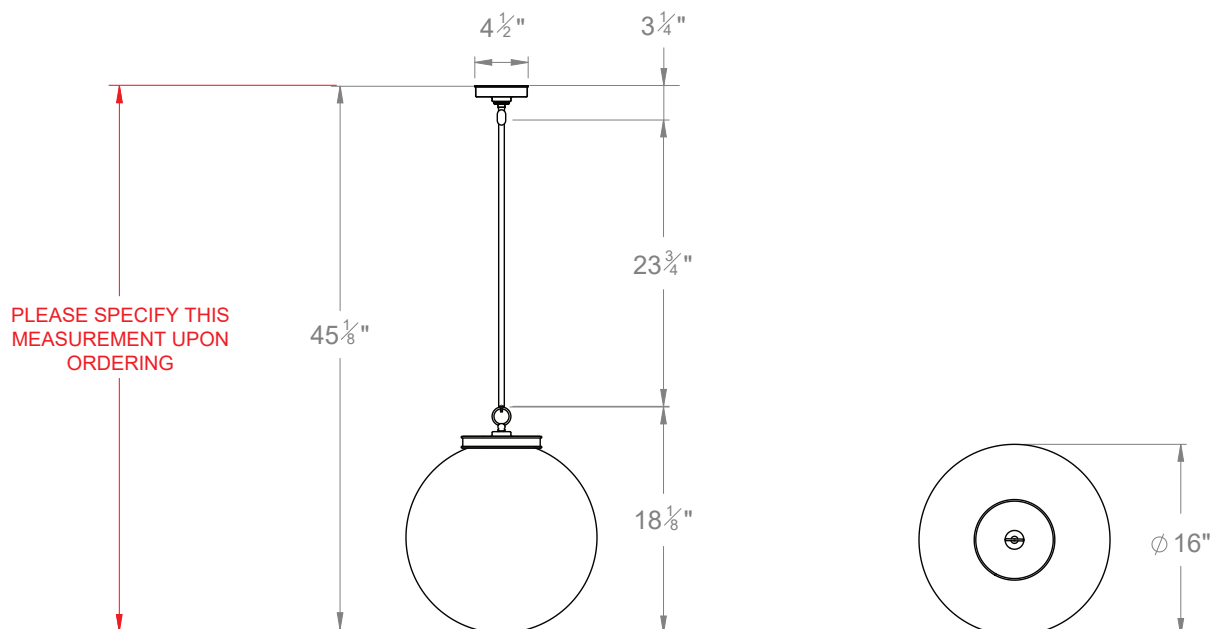

HECTOR FINCH

STAR GLOBE LARGE

PRODUCT CODE PL105L

CATEGORY: CHANDELIERS & PENDANTS

DIMENSIONS

PRODUCT CODE PL105L

CATEGORY: CHANDELIERS & PENDANTS

STAR GLOBE LARGE

| | |
|--|---|
| LAMP TYPE | USA 3 x 40W (Max) E12 Candelabra |
| FINISH OPTIONS | Brass Polished Lacquered, Brass Polished Unlacquered, Antique Brass, Bronze (shown), Chrome, Nickel Polished and Nickel Matte. |
| SIZE & SIMILAR OPTIONS | Star Globe Medium (PL105M). |
| WEIGHT | 13lb 7oz |
| ACCREDITATION | This product is UL certificated.  |
| ADDITIONAL INFORMATION | Please specify total drop from the ceiling to the bottom of the globe. Minimum overall drop from the ceiling to the bottom of the globe 21". |
| CLEANING AND MAINTENANCE INSTRUCTIONS | <p>Glass: Remove the glass where it is safe to do so. The glass then can be cleaned with a glass cleaner and a lint free cloth. Do not spray glass cleaner directly on the glass or fixture as it could affect the metal finish. Ensure the light is switched off and take care not to pull the flex or allow water to come into contact with the electrical components. Regular dusting with a feather duster will also help keep the glass clean.</p> <p>Metalwork: We recommend a light polish with a non-abrasive lint free cloth. Do not use any metal cleaning products on the fixture as it can remove the finish entirely. Unlacquered brass finish will patinate slowly over time and can be brightened to brass by the use of a brass cleaning agent.</p> |