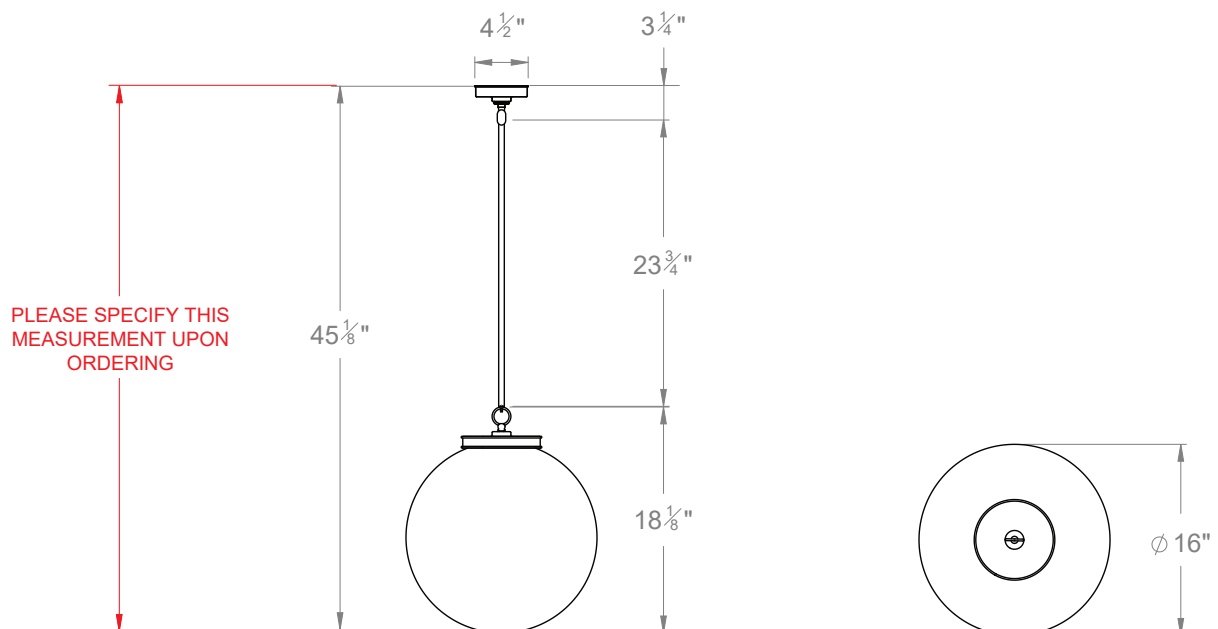

HECTOR FINCH

STAR GLOBE LARGE

PRODUCT CODE PL105L

CATEGORY: CHANDELIERS & PENDANTS

DIMENSIONS

PRODUCT CODE PL105L

CATEGORY: CHANDELIERS & PENDANTS

STAR GLOBE LARGE

LAMP TYPE	USA 3 x 40W (Max) E12 Candelabra
FINISH OPTIONS	Brass Polished Lacquered, Brass Polished Unlacquered, Antique Brass, Bronze (shown), Chrome, Nickel Polished and Nickel Matte.
SIZE & SIMILAR OPTIONS	Star Globe Medium (PL105M).
WEIGHT	13lb 7oz
ADDITIONAL INFORMATION	Please specify total drop from the ceiling to the bottom of the globe. Minimum overall drop from the ceiling to the bottom of the globe 21".
CLEANING AND MAINTENANCE INSTRUCTIONS	<p>Glass: Remove the glass where it is safe to do so. The glass then can be cleaned with a glass cleaner and a lint free cloth. Do not spray glass cleaner directly on the glass or fixture as it could affect the metal finish. Ensure the light is switched off and take care not to pull the flex or allow water to come into contact with the electrical components. Regular dusting with a feather duster will also help keep the glass clean.</p> <p>Metalwork: We recommend a light polish with a non-abrasive lint free cloth. Do not use any metal cleaning products on the fixture as it can remove the finish entirely. Unlacquered brass finish will patinate slowly over time and can be brightened to brass by the use of a brass cleaning agent.</p>