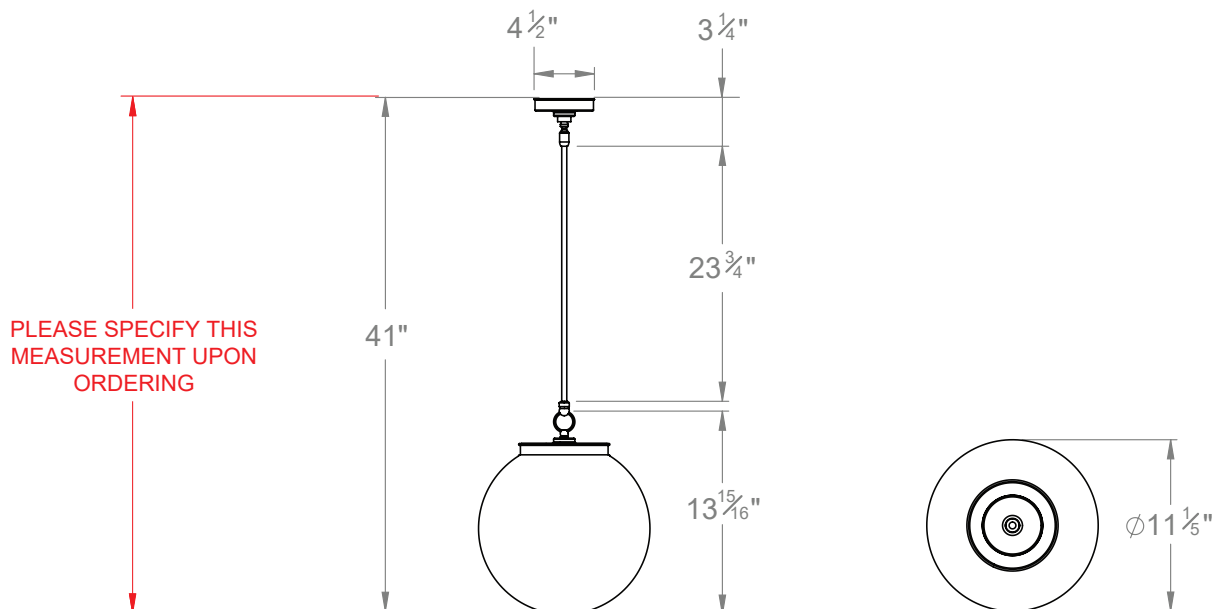

HECTOR FINCH

STAR GLOBE MEDIUM

PRODUCT CODE PL105M

CATEGORY: CHANDELIERS & PENDANTS

DIMENSIONS

PRODUCT CODE PL105M

CATEGORY: CHANDELIERS & PENDANTS

STAR GLOBE MEDIUM

LAMP TYPE	USA 1 x 40W (Max) E26 General Service
FINISH OPTIONS	Brass Polished Lacquered, Brass Polished Unlacquered (shown), Antique Brass, Bronze, Chrome, Nickel Polished and Nickel Matte.
SIZE & SIMILAR OPTIONS	Star Globe Large (PL105L).
WEIGHT	11lb
ACCREDITATION	This product is UL certificated. 
ADDITIONAL INFORMATION	Please specify total drop from the ceiling to the bottom of the globe. Minimum overall drop from the ceiling to the bottom of the globe 17".
CLEANING AND MAINTENANCE INSTRUCTIONS	<p>Glass: Remove the glass where it is safe to do so. The glass then can be cleaned with a glass cleaner and a lint free cloth. Do not spray glass cleaner directly on the glass or fixture as it could affect the metal finish. Ensure the light is switched off and take care not to pull the flex or allow water to come into contact with the electrical components. Regular dusting with a feather duster will also help keep the glass clean.</p> <p>Metalwork: We recommend a light polish with a non-abrasive lint free cloth. Do not use any metal cleaning products on the fixture as it can remove the finish entirely. Unlacquered brass finish will patinate slowly over time and can be brightened to brass by the use of a brass cleaning agent.</p>