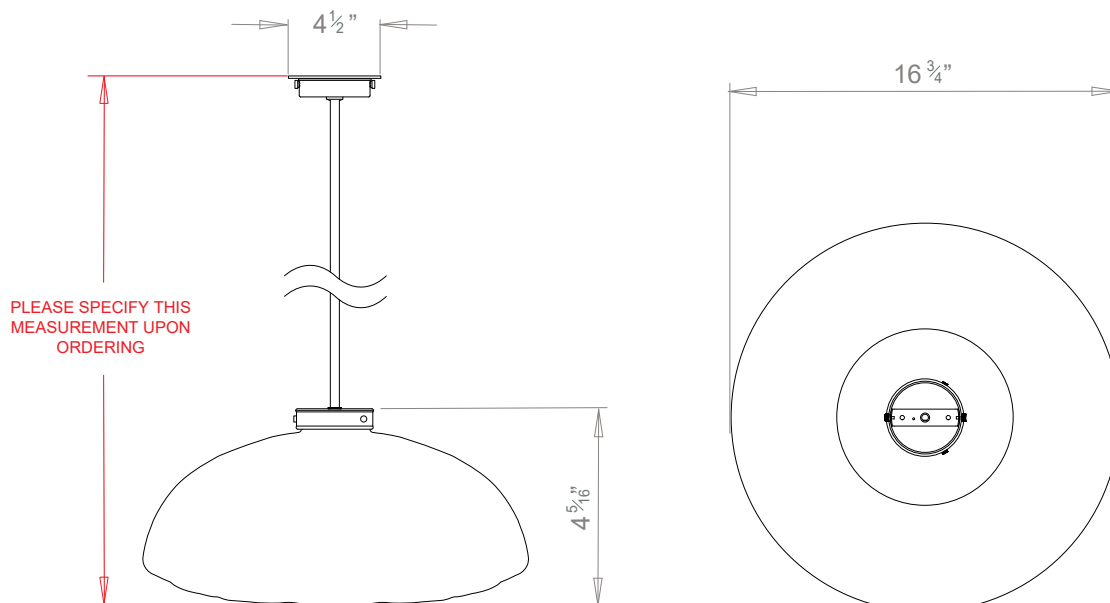

HECTOR FINCH

CLOUD PENDANT

PRODUCT CODE PL109

CATEGORY: CHANDELIERS & PENDANTS

DIMENSIONS

HECTOR FINCH

PRODUCT CODE PL109

CATEGORY: CHANDELIERS & PENDANTS