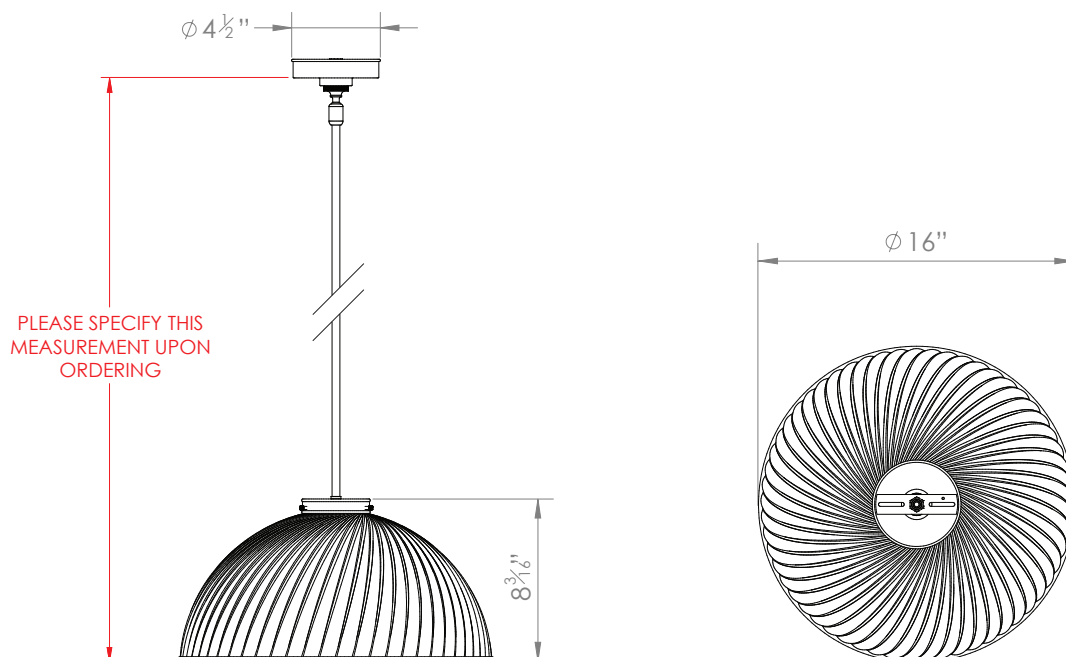

HECTOR FINCH

TIBER PENDANT LARGE

PRODUCT CODE PL134L

CATEGORY: CHANDELIERS & PENDANTS

DIMENSIONS

PRODUCT CODE PL134L

CATEGORY: CHANDELIERS & PENDANTS

TIBER PENDANT LARGE

LAMP TYPE	USA 1 x 60W (Max) E26 Golfball
FINISH OPTIONS	Brass Polished Lacquered, Brass Polished Unlacquered, Antique Brass, Bronze (shown), Chrome, Nickel Polished and Nickel Matte.
COLOUR OPTIONS	<div style="display: flex; justify-content: space-around;"><div style="text-align: center;"><p>Grey</p></div><div style="text-align: center;"><p>Green</p></div></div> <p>* Shades can be custom painted with colours from the RAL chart available on request.</p>
SIZE & SIMILAR OPTIONS	Tiber Pendant Small (PL134S), Tiber Pendant With Gold Interior (PL135), Tiber Wall Light (WL72), Tiber Wall Light Double (WL14), Tiber Flush Wall Mounted (WL423), Tiber Flush Ceiling Mounted (CL25), Mini Tiber Flush Mount (CL30), Mini Tiber Wall Light (WL17), Double Tiber Pendant on a Rod (PL405) and Triple Tiber Pendant on a Rod (PL428).
WEIGHT	11lb
ACCREDITATION	This product is UL certificated. 
ADDITIONAL INFORMATION	Please specify total drop from the ceiling to the bottom of the globe. Minimum overall drop from the ceiling to the bottom of the globe 17".
CLEANING AND MAINTENANCE INSTRUCTIONS	Metalwork: We recommend a light polish with a non-abrasive lint free cloth. Do not use any metal cleaning products on the fixture as it can remove the finish entirely. Unlacquered brass finish will patinate slowly over time and can be brightened to brass by the use of a brass cleaning agent.