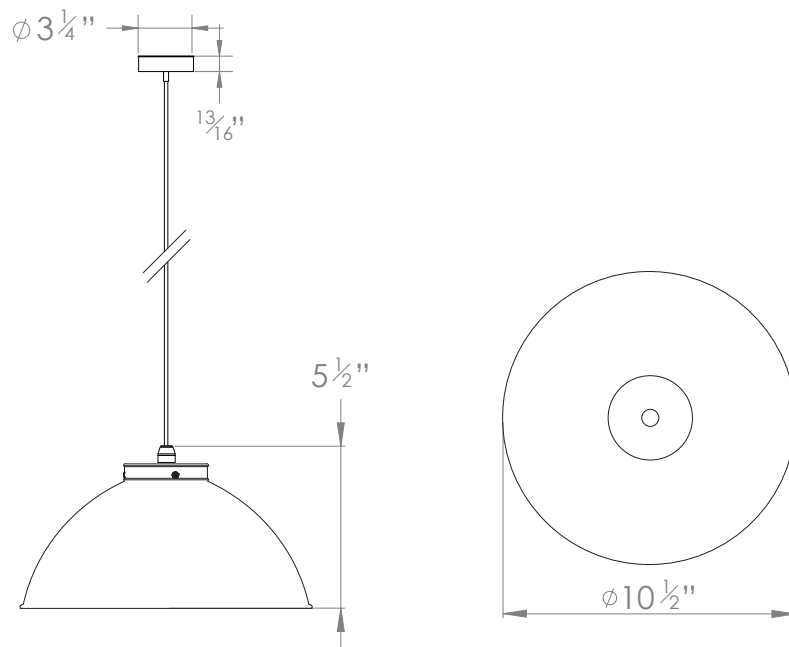

TIBER PENDANT SMALL

PRODUCT CODE PL134S

CATEGORY: CHANDELIERS & PENDANTS

DIMENSIONS

PRODUCT CODE PL134S

CATEGORY: CHANDELIERS & PENDANTS

TIBER PENDANT SMALL

LAMP TYPE	USA 1 x 60W (Max) E26 Golfball
FINISH OPTIONS	Brass Polished Lacquered (shown), Brass Polished Unlacquered, Antique Brass, Bronze, Chrome, Nickel Polished and Nickel Matte.
COLOUR OPTIONS	<div style="display: flex; justify-content: space-around; align-items: center;"><div style="text-align: center;"><p>Grey</p></div><div style="text-align: center;"><p>Green</p></div></div> <p>* Shades can be custom painted with colours from the RAL chart available on request.</p>
SIZE & SIMILAR OPTIONS	Tiber Pendant Large (PL134L), Tiber Pendant With Gold Interior (PL135), Tiber Wall Light (WL72), Tiber Wall Light Double (WL14), Tiber Flush Wall Mounted (WL423), Tiber Flush Ceiling Mounted (CL25), Mini Tiber Flush Mount (CL30), Mini Tiber Wall Light (WL17), Double Tiber Pendant on a Rod (PL405) and Triple Tiber Pendant on a Rod (PL428).
WEIGHT	6lb 10oz
ACCREDITATION	This product is UL certificated. 
ADDITIONAL INFORMATION	Supplied with 36" cable with cord grip lampholder and ceiling canopy. Minimum overall drop from the ceiling to the bottom of the globe 10".
CLEANING AND MAINTENANCE INSTRUCTIONS	Metalwork: We recommend a light polish with a non-abrasive lint free cloth. Do not use any metal cleaning products on the fixture as it can remove the finish entirely. Unlacquered brass finish will patinate slowly over time and can be brightened to brass by the use of a brass cleaning agent.