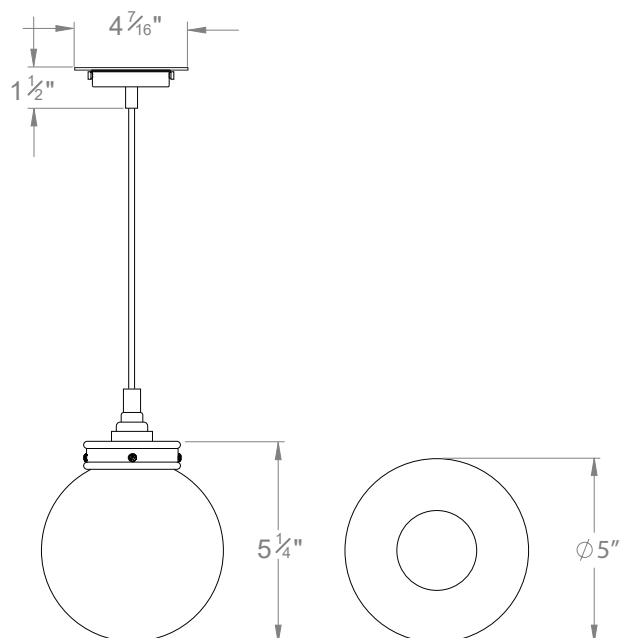

## HECTOR GLASS GLOBE MINI CLEAR GLASS 5"

PRODUCT CODE PL142/5"

CATEGORY: CHANDELIERS & PENDANTS

### DIMENSIONS

PRODUCT CODE PL142/5"

CATEGORY: CHANDELIERS & PENDANTS

---

## HECTOR GLASS GLOBE MINI CLEAR GLASS 5"

<b>LAMP TYPE</b>	<b>USA</b> 1 x 40W E12 Golfball
<b>FINISH OPTIONS</b>	Brass Polished Lacquered, Brass Polished Unlacquered, Antique Brass, Bronze (shown), Chrome, Nickel Polished and Nickel Matte.
<b>SIZE &amp; SIMILAR OPTIONS</b>	Hector Mini Globe Pendant 8" (PL142) and Hector Mini Globe Wall Light Clear Glass (WL424).
<b>WEIGHT</b>	2lb 3oz
<b>ADDITIONAL INFORMATION</b>	Supplied with 39" cable with cord grip lampholder and ceiling canopy. Minimum overall drop from the ceiling to the bottom of the globe 9".
<b>CLEANING AND MAINTENANCE INSTRUCTIONS</b>	<p>Glass: Remove the glass where it is safe to do so. The glass then can be cleaned with a glass cleaner and a lint free cloth. Do not spray glass cleaner directly on the glass or fixture as it could affect the metal finish. Ensure the light is switched off and take care not to pull the flex or allow water to come into contact with the electrical components. Regular dusting with a feather duster will also help keep the glass clean.</p> <p>Metalwork: We recommend a light polish with a non-abrasive lint free cloth. Do not use any metal cleaning products on the fixture as it can remove the finish entirely. Unlacquered brass finish will patinate slowly over time and can be brightened to brass by the use of a brass cleaning agent.</p>