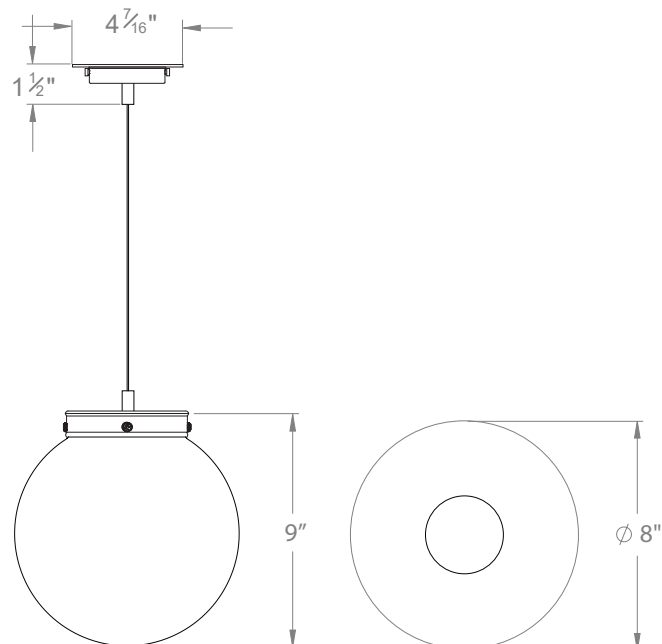

HECTOR FINCH

HECTOR GLASS GLOBE MINI CLEAR GLASS 8"

PRODUCT CODE PL142/8"

CATEGORY: CHANDELIERS & PENDANTS

DIMENSIONS

PRODUCT CODE PL142/8"

CATEGORY: CHANDELIERS & PENDANTS

HECTOR GLASS GLOBE MINI CLEAR GLASS 8"

LAMP TYPE	USA 1 x 40W (Max) E26 Golfball
FINISH OPTIONS	Brass Polished Lacquered, Brass Polished Unlacquered, Antique Brass, Bronze (shown), Chrome, Nickel Polished and Nickel Matte.
SIZE & SIMILAR OPTIONS	Hector Mini Globe Pendant 5" (PL142) and Hector Mini Globe Wall Light Clear Glass (WL424).
WEIGHT	2lb 7oz
ACCREDITATION	This product is UL certificated. 
ADDITIONAL INFORMATION	Supplied with 39" cable with cord grip lampholder and ceiling canopy. Minimum overall drop from the ceiling to the bottom of the globe 13".
CLEANING AND MAINTENANCE INSTRUCTIONS	<p>Glass: Remove the glass where it is safe to do so. The glass then can be cleaned with a glass cleaner and a lint free cloth. Do not spray glass cleaner directly on the glass or fixture as it could affect the metal finish. Ensure the light is switched off and take care not to pull the flex or allow water to come into contact with the electrical components. Regular dusting with a feather duster will also help keep the glass clean.</p> <p>Metalwork: We recommend a light polish with a non-abrasive lint free cloth. Do not use any metal cleaning products on the fixture as it can remove the finish entirely. Unlacquered brass finish will patinate slowly over time and can be brightened to brass by the use of a brass cleaning agent.</p>