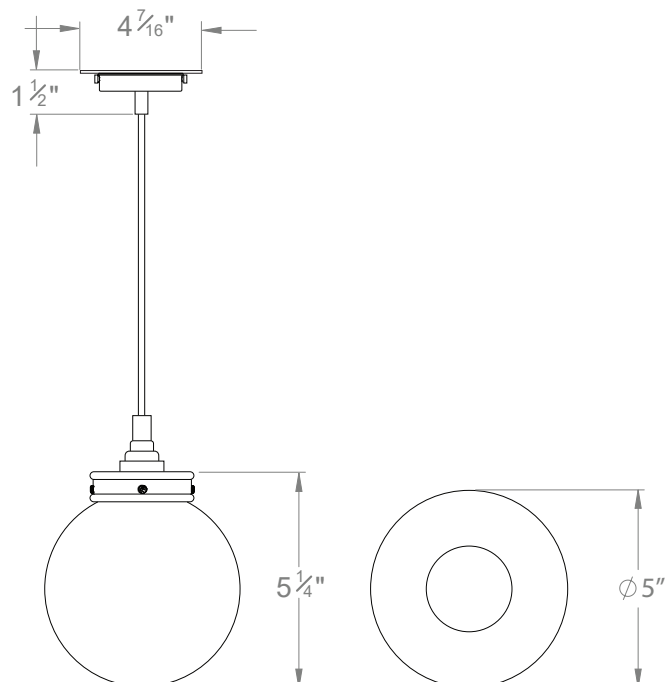

HECTOR FINCH

HECTOR GLASS GLOBE MINI OPAL GLASS 5"

PRODUCT CODE PL143/5"

CATEGORY: CHANDELIERS & PENDANTS

DIMENSIONS

PRODUCT CODE PL143/5"

CATEGORY: CHANDELIERS & PENDANTS

HECTOR GLASS GLOBE MINI OPAL GLASS 5"

LAMP TYPE	USA 1 x 40W E12 Golfball
FINISH OPTIONS	Brass Polished Lacquered (shown), Brass Polished Unlacquered, Antique Brass, Bronze, Chrome, Nickel Polished and Nickel Matte.
SIZE & SIMILAR OPTIONS	Hector Mini Globe Pendant 8" (PL143) and Hector Mini Globe Wall Light Opal Glass (WL425).
WEIGHT	2lb 3oz
ADDITIONAL INFORMATION	Supplied with 39" cable with cord grip lampholder and ceiling canopy.
CLEANING AND MAINTENANCE INSTRUCTIONS	<p>Glass: Remove the glass where it is safe to do so. The glass then can be cleaned with a glass cleaner and a lint free cloth. Do not spray glass cleaner directly on the glass or fixture as it could affect the metal finish. Ensure the light is switched off and take care not to pull the flex or allow water to come into contact with the electrical components. Regular dusting with a feather duster will also help keep the glass clean.</p> <p>Metalwork: We recommend a light polish with a non-abrasive lint free cloth. Do not use any metal cleaning products on the fixture as it can remove the finish entirely. Unlacquered brass finish will patinate slowly over time and can be brightened to brass by the use of a brass cleaning agent.</p>