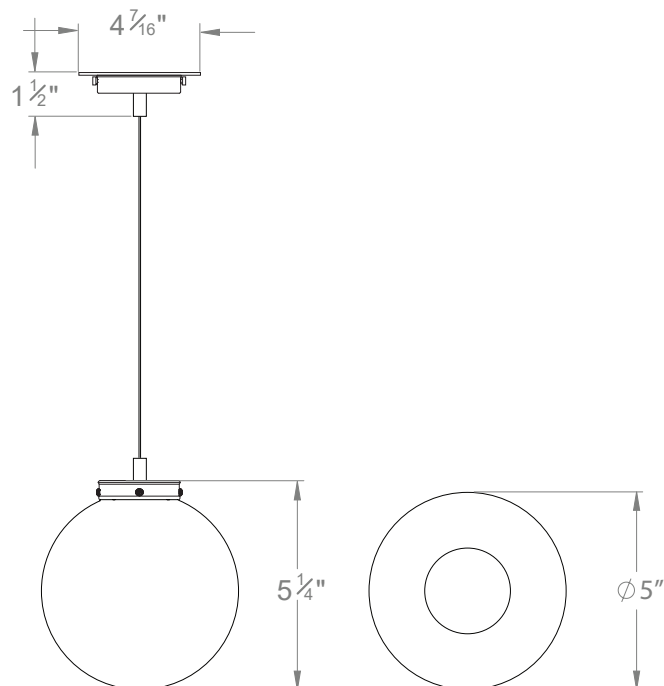

HECTOR FINCH

HECTOR GLASS GLOBE MINI OPAL GLASS 5"

PRODUCT CODE PL143/5"

CATEGORY: CHANDELIERS & PENDANTS

DIMENSIONS

PRODUCT CODE PL143/5"

CATEGORY: CHANDELIERS & PENDANTS

HECTOR GLASS GLOBE MINI OPAL GLASS 5"

LAMP TYPE	USA 1 x Osh Lamp with 33W (Max) G9 halogen
FINISH OPTIONS	Brass Polished Lacquered (shown), Brass Polished Unlacquered, Antique Brass, Bronze, Chrome, Nickel Polished and Nickel Matte.
SIZE & SIMILAR OPTIONS	Hector Mini Globe Pendant 8" (PL143) and Hector Mini Globe Wall Light Opal Glass (WL425).
WEIGHT	2lb 3oz
ADDITIONAL INFORMATION	Supplied with 19" cable with cord grip lampholder and ceiling canopy. Minimum overall drop from the ceiling to the bottom of the globe 9".
CLEANING AND MAINTENANCE INSTRUCTIONS	<p>Glass: Remove the glass where it is safe to do so. The glass then can be cleaned with a glass cleaner and a lint free cloth. Do not spray glass cleaner directly on the glass or fixture as it could affect the metal finish. Ensure the light is switched off and take care not to pull the flex or allow water to come into contact with the electrical components. Regular dusting with a feather duster will also help keep the glass clean.</p> <p>Metalwork: We recommend a light polish with a non-abrasive lint free cloth. Do not use any metal cleaning products on the fixture as it can remove the finish entirely. Unlacquered brass finish will patinate slowly over time and can be brightened to brass by the use of a brass cleaning agent.</p>