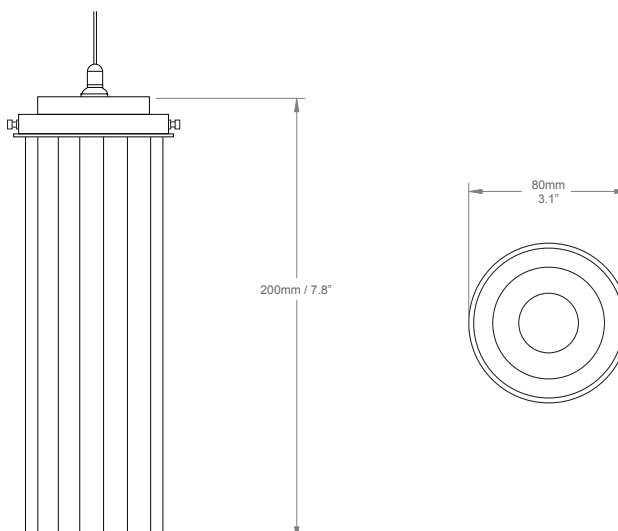

HF

HECTOR FINCH

LIGHTING

REED PENDANT

PRODUCT CODE PLI46

CATEGORY: CHANDELIERS & PENDANTS

DIMENSIONS

REED PENDANT

LAMP TYPE
INCANDESCENT**UK**
1 x 40W (Max) B22 Golfball**EU**
1 x 40W (Max) E27 Golfball**USA**
1 x 40W (Max) E26 Golfball

LAMP TYPE ENERGY
SAVING

Suitable CFL or LED equivalent.

FINISH OPTIONS

Antique Brass, Brass Polished & Unlacquered, Chrome, Nickel Brushed & Nickel Polished (Shown).