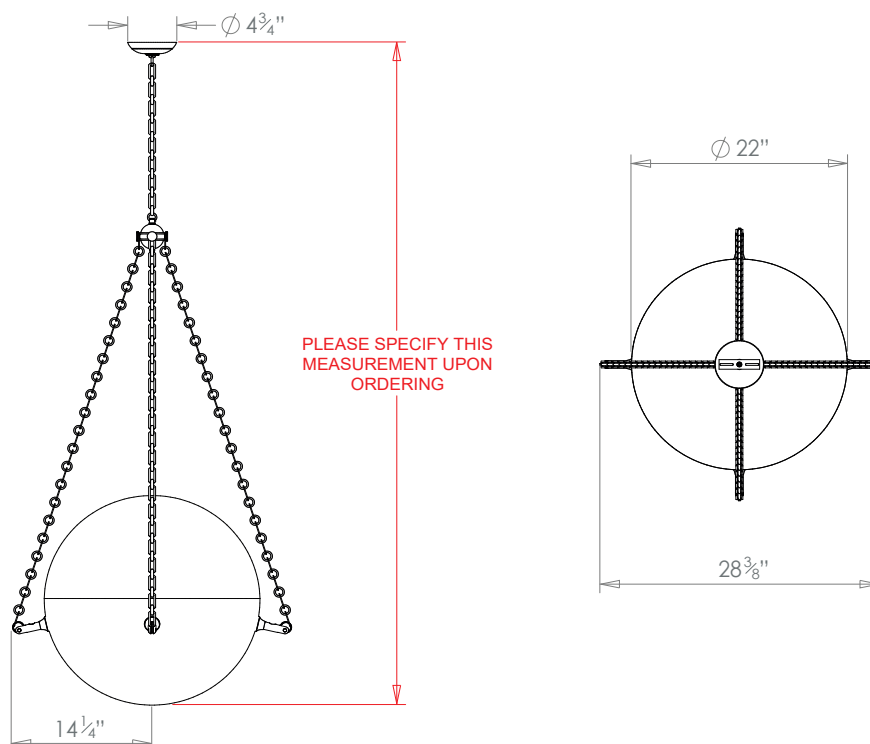

HECTOR FINCH

EUROPA ALABASTER PENDANT

PRODUCT CODE PL161

CATEGORY: CHANDELIERS & PENDANTS

DIMENSIONS

PRODUCT CODE PL161

CATEGORY: CHANDELIERS & PENDANTS

EUROPA ALABASTER PENDANT

LAMP TYPE	USA 8 x 25w (Max) E12 LED
FINISH OPTIONS	Brass Polished Lacquered, Brass Polished Unlacquered, Antique Brass (shown), Bronze, Chrome, Nickel Polished and Nickel Matte.
SIZE & SIMILAR OPTIONS	Alabaster Bowl Small (PL74S), Alabaster Bowl Medium (PL74M) and Alabaster Bowl Large (PL74L).
WEIGHT	120 lbs.
ADDITIONAL INFORMATION	Please specify total drop from the ceiling to the bottom. Minimum overall drop from the ceiling to the bottom 59". Alabaster is a natural material so each piece is unique and has small variations.
CLEANING AND MAINTENANCE INSTRUCTIONS	<p>Alabaster: Alabaster is a very fragile material and it must be treated with great care. Clean with a barely damp cloth, never a wet cloth or do not use any form of liquid on this natural material as this could cause marks or staining.</p> <p>Metalwork: We recommend a light polish with a non-abrasive lint free cloth. Do not use any metal cleaning products on the fixture as it can remove the finish entirely. Unlacquered brass finish will patinate slowly over time and can be brightened to brass by the use of a brass cleaning agent.</p>