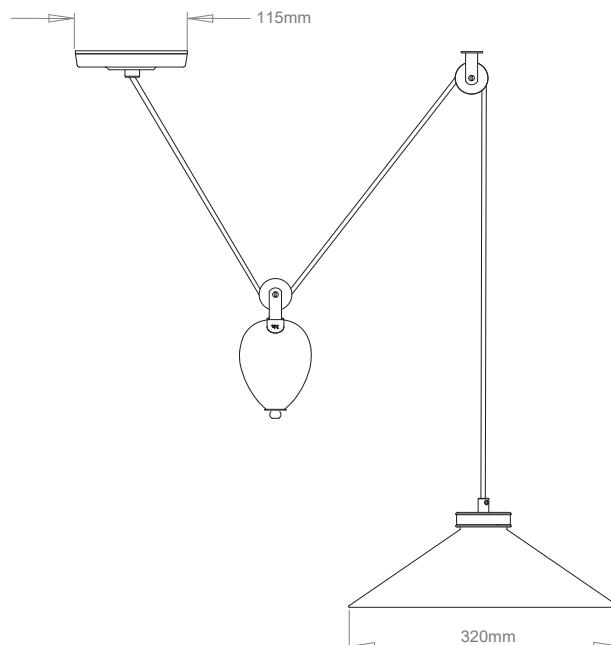

HECTOR FINCH

## LUCIA RISE AND FALL SIDE PULL PENDANT

PRODUCT CODE PL18

CATEGORY: CHANDELIERS & PENDANTS

### DIMENSIONS

HECTOR FINCH

PRODUCT CODE PL18

CATEGORY: CHANDELIERS & PENDANTS

## LUCIA RISE AND FALL SIDE PULL PENDANT

<b>LAMP TYPE</b>	<b>USA</b> 1 x 60W (Max) E26 Golfball
<b>FINISH OPTIONS</b>	Brass Polished Lacquered, Brass Polished Unlacquered, Antique Brass (shown), Bronze, Chrome, Nickel Polished and Nickel Matte.
<b>COLOUR OPTIONS</b>	 Acqua Arancio Bianco Naval Grigio Naturale Nero Rosso Taupe
<b>SIZE &amp; SIMILAR OPTIONS</b>	Lucia Pendant Small (PL300S), Lucia Pendant Medium (PL300M), Lucia Pendant Large (PL300L), Lucia Wall Light (WL300), Lucia L Bracket Wall Light (WL301) and Lucia Rise and Fall Wall Light (WL449).
<b>ADDITIONAL INFORMATION</b>	Supplied with 78" cable with cord grip lampholder and ceiling canopy. Minimum overall drop from the ceiling to the bottom 33".
<b>CLEANING AND MAINTENANCE INSTRUCTIONS</b>	<p><b>Ceramic:</b> The ceramic components can be cleaned with a light spray of water and a lint free cloth. Ensure the light is switched off and take care not to pull the flex or allow water to come into contact on the electrical components.</p> <p><b>Metalwork:</b> We recommend a light polish with a non-abrasive lint free cloth. Do not use any metal cleaning products on the fixture as it can remove the finish entirely. Unlacquered brass finish will patinate slowly over time and can be brightened to brass by the use of a brass cleaning agent.</p>