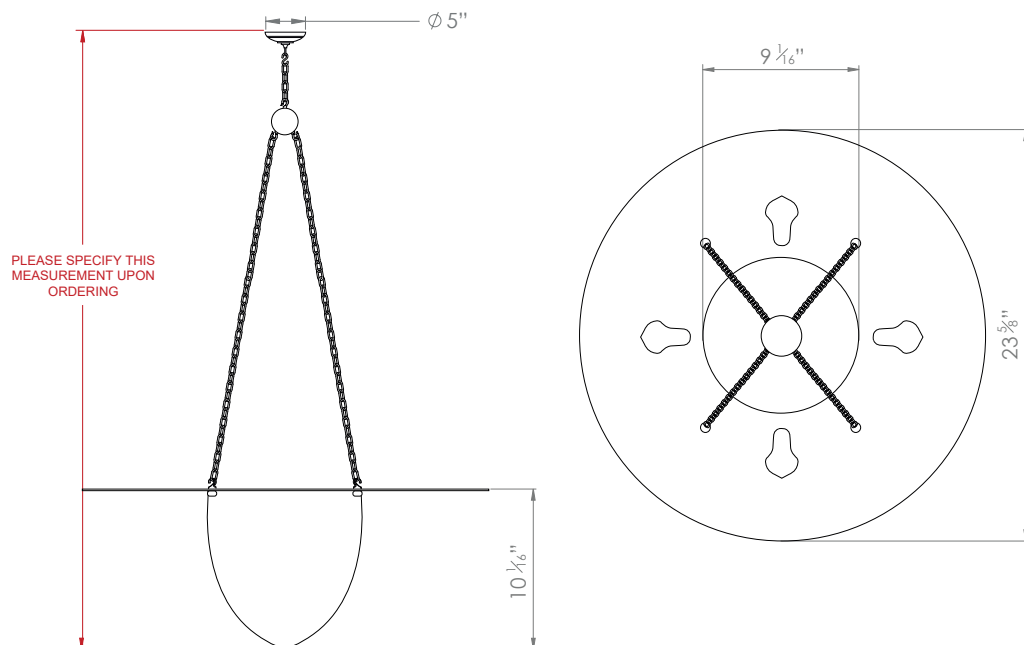

BETTY ALABASTER PENDANT

PRODUCT CODE PL20

CATEGORY: CHANDELIERS & PENDANTS

DIMENSIONS

PRODUCT CODE PL20

CATEGORY: CHANDELIERS & PENDANTS

BETTY ALABASTER PENDANT

LAMP TYPE	USA 1 x 60W (Max) E26 General Service
FINISH OPTIONS	Brass Polished Lacquered (shown), Brass Polished Unlacquered, Antique Brass, Bronze and Nickel Polished.
SIZE & SIMILAR OPTIONS	Alabaster Bowl Small (PL74S), Alabaster Bowl Medium (PL74M) and Alabaster Bowl Large (PL74L).
WEIGHT	18lb 12oz
ADDITIONAL INFORMATION	Please specify total drop from the ceiling to the bottom. Minimum overall drop from the ceiling to the bottom 28". Alabaster is a natural material so each piece is unique and has small variations.
CLEANING AND MAINTENANCE INSTRUCTIONS	<p>Alabaster: Alabaster is a very fragile material and it must be treated with great care. Clean with a barely damp cloth, never a wet cloth or do not use any form of liquid on this natural material as this could cause marks or staining.</p> <p>Metalwork: We recommend a light polish with a non-abrasive lint free cloth. Do not use any metal cleaning products on the fixture as it can remove the finish entirely. Unlacquered brass finish will patinate slowly over time and can be brightened to brass by the use of a brass cleaning agent.</p>