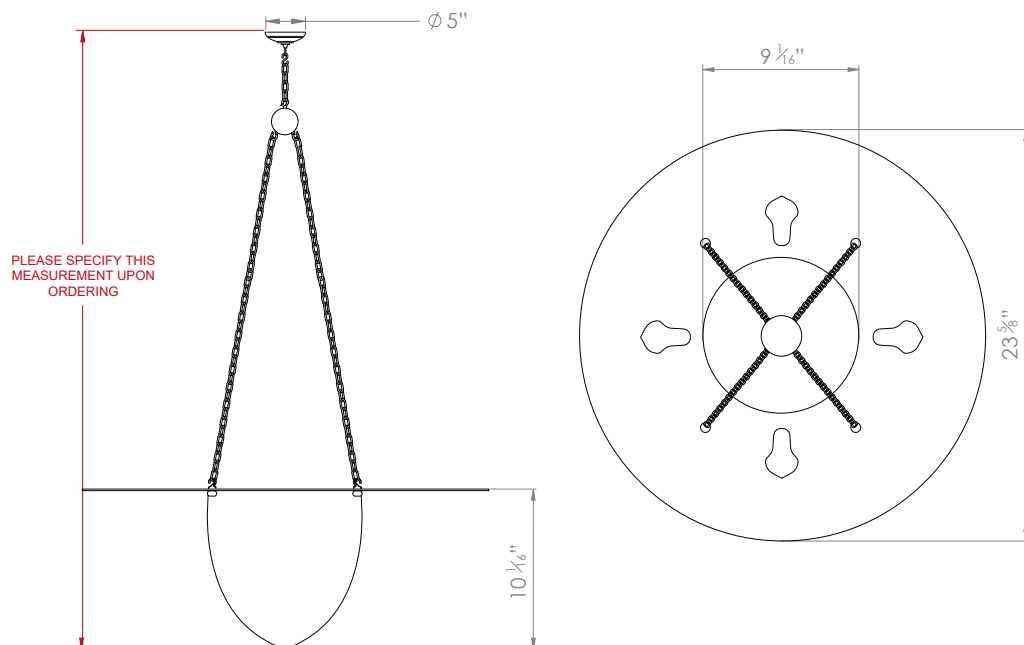

BETTY ALABASTER PENDANT

PRODUCT CODE PL20

CATEGORY: CHANDELIERS & PENDANTS

DIMENSIONS

PRODUCT CODE PL20

CATEGORY: CHANDELIERS & PENDANTS

BETTY ALABASTER PENDANT

LAMP TYPE	USA 1 x 60W (Max) E26 General Service
FINISH OPTIONS	Brass Polished Unlacquered (shown), Antique Brass, Bronze and Nickel Polished.
SIZE & SIMILAR OPTIONS	Alabaster Bowl Small (PL74S), Alabaster Bowl Medium (PL74M) and Alabaster Bowl Large (PL74L).
WEIGHT	18lb 12oz
ADDITIONAL INFORMATION	Please specify total drop from the ceiling to the bottom. Minimum overall drop from the ceiling to the bottom 28". Alabaster is a natural material so each piece is unique and has small variations.
CLEANING AND MAINTENANCE INSTRUCTIONS	<p>Alabaster: Alabaster is a very fragile material and it must be treated with great care. Clean with a barely damp cloth, never a wet cloth or do not use any form of liquid on this natural material as this could cause marks or staining.</p> <p>Metalwork: We recommend a light polish with a non-abrasive lint free cloth. Do not use any metal cleaning products on the fixture as it can remove the finish entirely. Unlacquered brass finish will patinate slowly over time and can be brightened to brass by the use of a brass cleaning agent.</p>