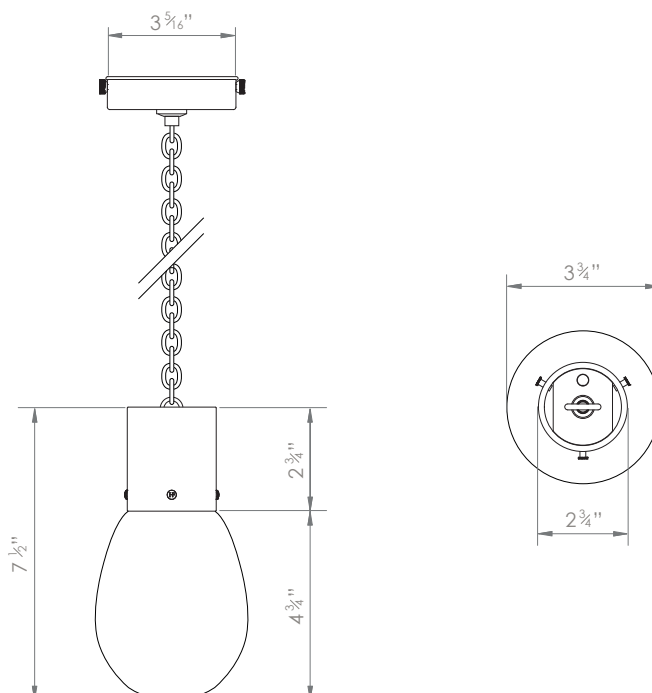

BUBBLE GLASS PENDANT

PRODUCT CODE PL21

CATEGORY: CHANDELIERS & PENDANTS

DIMENSIONS

PRODUCT CODE PL21

CATEGORY: CHANDELIERS & PENDANTS

BUBBLE GLASS PENDANT

LAMP TYPE	USA 1 x 25W (Max) E12 Pygmy Lamp
FINISH OPTIONS	Brass Polished Lacquered, Brass Polished Unlacquered, Antique Brass (shown), Bronze, Chrome, Nickel Polished and Nickel Matte.
SIZE & SIMILAR OPTIONS	Bubble Glass Wall Light (WL21).
WEIGHT	4lb 6oz
CLEANING AND MAINTENANCE INSTRUCTIONS	<p>Glass: Remove the glass where it is safe to do so. The glass then can be cleaned with a glass cleaner and a lint free cloth. Do not spray glass cleaner directly on the glass or fixture as it could affect the metal finish. Ensure the light is switched off and take care not to pull the flex or allow water to come into contact with the electrical components. Regular dusting with a feather duster will also help keep the glass clean.</p> <p>Metalwork: We recommend a light polish with a non-abrasive lint free cloth. Do not use any metal cleaning products on the fixture as it can remove the finish entirely. Unlacquered brass finish will patinate slowly over time and can be brightened to brass by the use of a brass cleaning agent.</p>