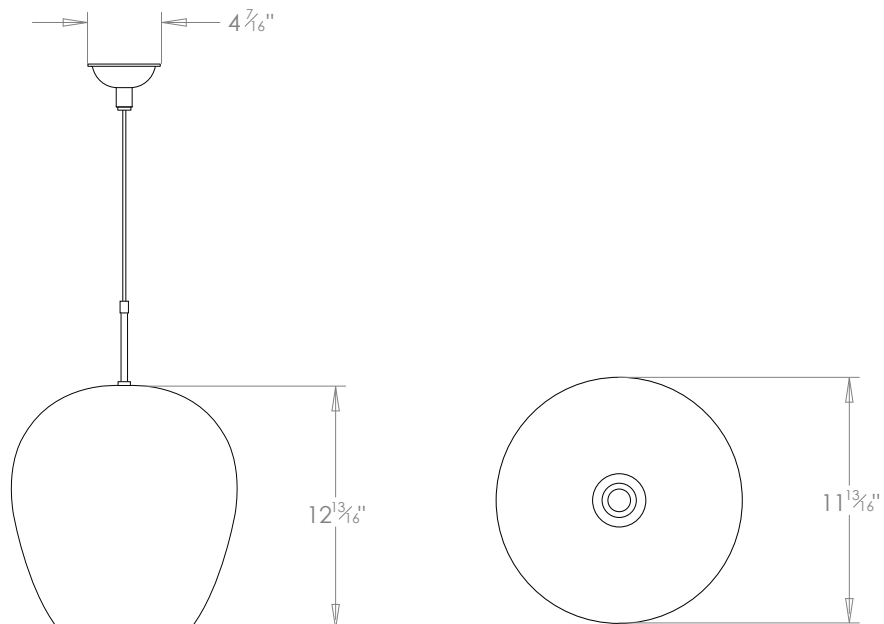

HECTOR FINCH

CHIARA PENDANT BLUE AVIO GIANT

PRODUCT CODE PL304GT

CATEGORY: CHANDELIERS & PENDANTS

DIMENSIONS

PRODUCT CODE PL304GT

CATEGORY: CHANDELIERS & PENDANTS

CHIARA PENDANT BLUE AVIO GIANT

LAMP TYPE INCANDESCENT	USA 1 x 60W (Max) E26 General Service
FINISH OPTIONS	Brass Polished Lacquered (shown), Brass Polished Unlacquered, Antique Brass, Bronze, Chrome, Nickel Polished and Nickel Matt.
SIZE & SIMILAR OPTIONS	Chiara Pendant Large (PL304L), Chiara Pendant Extra Large (PL304XL) and Chiara Wall Light (WL304).
WEIGHT	6.7lbs
ADDITIONAL INFORMATION	Minimum overall drop from the ceiling to the bottom 20".
CLEANING AND MAINTENANCE INSTRUCTIONS	<p>Glass: Remove the glass where it is safe to do so. The glass then can be cleaned with a glass cleaner and a lint free cloth. Do not spray glass cleaner directly on the glass or fixture as it could affect the metal finish. Ensure the light is switched off and take care not to pull the flex or allow water to come into contact with the electrical components. Regular dusting with a feather duster will also help keep the glass clean.</p> <p>Metalwork: We recommend a light polish with a non-abrasive lint free cloth. Do not use any metal cleaning products on the fixture as it can remove the finish entirely. Unlacquered brass finish will patinate slowly over time and can be brightened to brass by the use of a brass cleaning agent.</p>