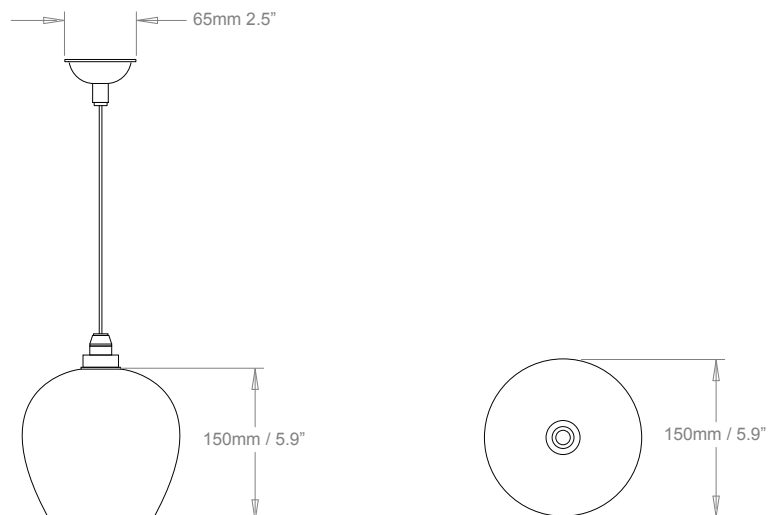

DIMENSIONS

CHIARA PENDANT LARGE

LAMP TYPE**UK**

1 x Osh Lamp with G9 3W LED

EU

1 x Osh Lamp with G9 3W LED

USA

1 x Osh Lamp with G9 3W LED

ADDITIONAL INFORMATION**UK/EU**

Supplied with .7m (27.5") of cable.