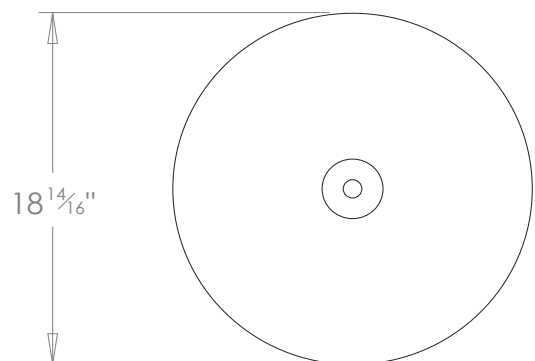

### DIMENSIONS

PRODUCT CODE PL340L

CATEGORY: CHANDELIERS & PENDANTS

---