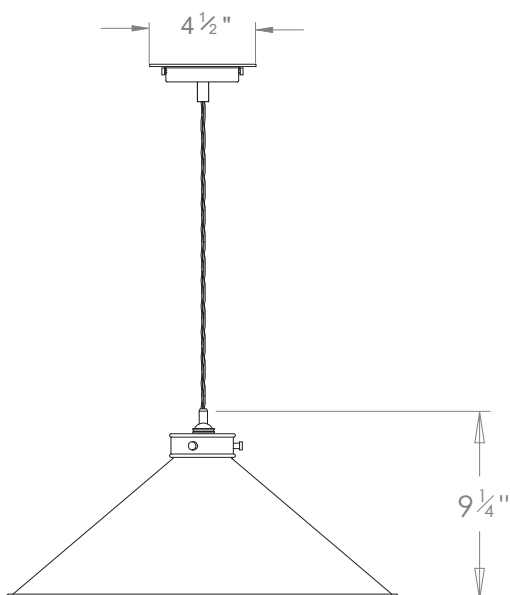

## LEILA BRASS PENDANT LARGE

PRODUCT CODE PL340L

CATEGORY: CHANDELIERS & PENDANTS

### DIMENSIONS

PRODUCT CODE PL340L

CATEGORY: CHANDELIERS & PENDANTS

---