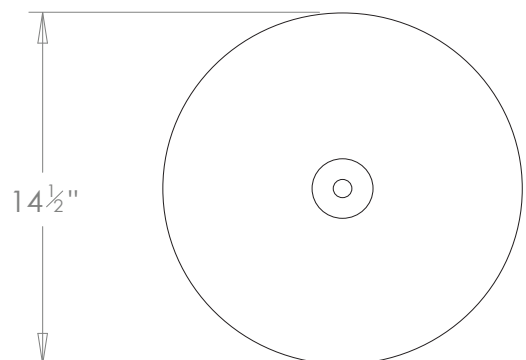

HECTOR FINCH

LEILA BRASS PENDANT MEDIUM

PRODUCT CODE PL340M

CATEGORY: CHANDELIERS & PENDANTS

DIMENSIONS

PRODUCT CODE PL340M

CATEGORY: CHANDELIERS & PENDANTS

LEILA BRASS PENDANT MEDIUM