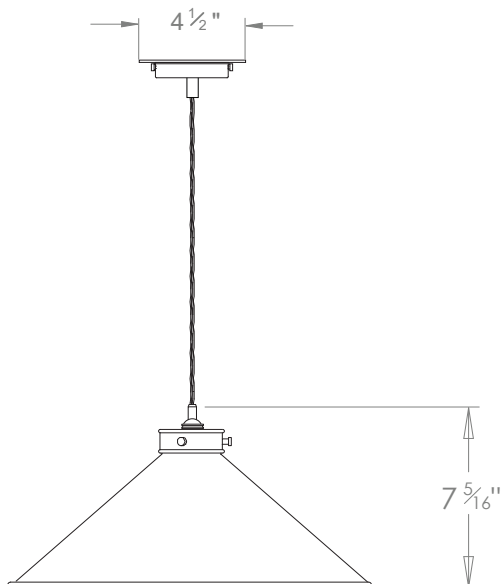

HECTOR FINCH

LEILA BRASS PENDANT MEDIUM

PRODUCT CODE PL340M

CATEGORY: CHANDELIERS & PENDANTS

DIMENSIONS

PRODUCT CODE PL340M

CATEGORY: CHANDELIERS & PENDANTS

LEILA BRASS PENDANT MEDIUM

LAMP TYPE	USA 1 x 60W (Max) E26 General Service
FINISH OPTIONS	Brass Polished Lacquered (shown), Brass Polished Unlacquered, Antique Brass, Bronze, Chrome, Nickel Polished and Nickel Matte.
WEIGHT	4lb 7oz
ACCREDITATION	This product is UL certificated. 
ADDITIONAL INFORMATION	Supplied with 35" cable with cord grip lampholder and ceiling canopy.
CLEANING AND MAINTENANCE INSTRUCTIONS	Metalwork: We recommend a light polish with a non-abrasive lint free cloth. Do not use any metal cleaning products on the fixture as it can remove the finish entirely. Unlacquered brass finish will patinate slowly over time and can be brightened to brass by the use of a brass cleaning agent.