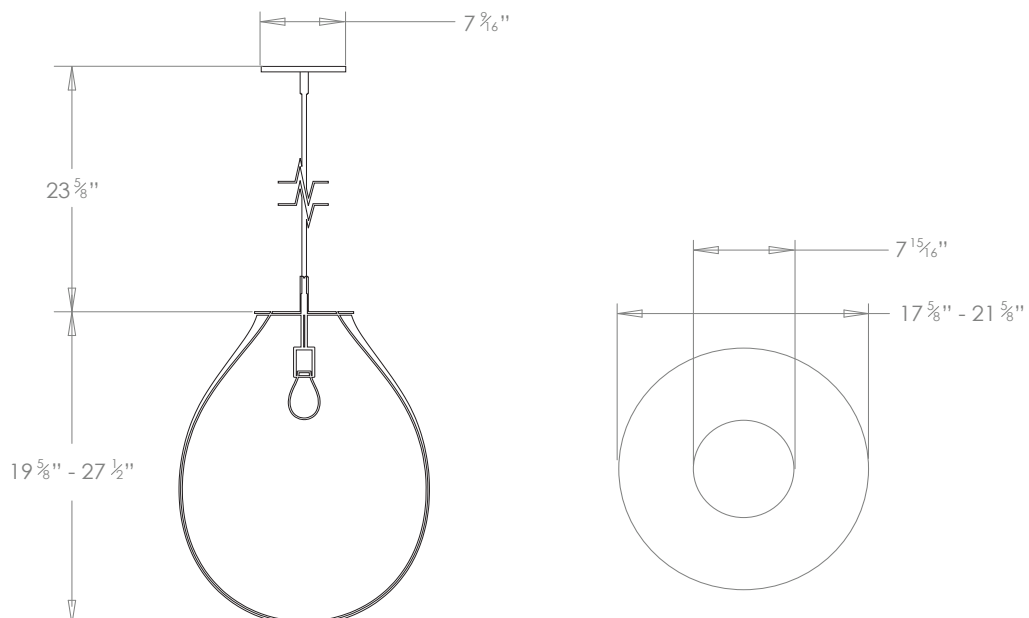

HECTOR FINCH

TIM PENDANT MEDIUM

PRODUCT CODE PL345M

CATEGORY: CHANDELIERS & PENDANTS

DIMENSIONS

PRODUCT CODE PL345M

CATEGORY: CHANDELIERS & PENDANTS

TIM PENDANT MEDIUM

LAMP TYPE	USA 1 x 60W (Max) E26 General Service
FINISH OPTIONS	Nickel Polished, Black (shown) and Copper.
SIZE & SIMILAR OPTIONS	Tim Pendant Small (PL345S), Tim Pendant Large (PL345L), Tim Pendant Smoke Grey (PL345SG), Soap Pendant Blue (PL369) and Soap Pendant Clear (PL371).
WEIGHT	39lb 4oz
CLEANING AND MAINTENANCE INSTRUCTIONS	<p>Glass: Remove the glass where it is safe to do so. The glass then can be cleaned with a glass cleaner and a lint free cloth. Do not spray glass cleaner directly on the glass or fixture as it could affect the metal finish. Ensure the light is switched off and take care not to pull the flex or allow water to come into contact with the electrical components. Regular dusting with a feather duster will also help keep the glass clean.</p> <p>Metalwork: We recommend a light polish with a non-abrasive lint free cloth. Do not use any metal cleaning products on the fixture as it can remove the finish entirely. Unlacquered brass finish will patinate slowly over time and can be brightened to brass by the use of a brass cleaning agent.</p>