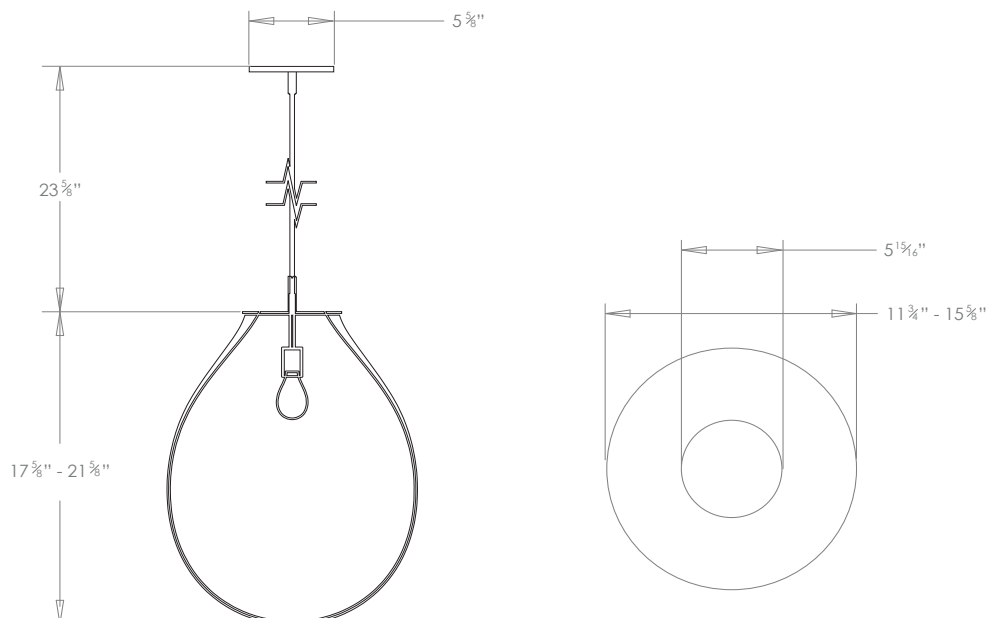

HECTOR FINCH

TIM PENDANT SMALL

PRODUCT CODE PL345S

CATEGORY: CHANDELIERS & PENDANTS

DIMENSIONS

PRODUCT CODE PL345S

CATEGORY: CHANDELIERS & PENDANTS

TIM PENDANT SMALL

LAMP TYPE	USA 1 x 60W (Max) E26 General Service
FINISH OPTIONS	Nickel Polished (shown), Black and Copper.
SIZE & SIMILAR OPTIONS	Tim Pendant Medium (PL345M), Tim Pendant Large (PL345L), Tim Pendant Smoke Grey (PL345SG), Soap Pendant Blue (PL369) and Soap Pendant Clear (PL371).
WEIGHT	29lb 12oz
CLEANING AND MAINTENANCE INSTRUCTIONS	<p>Glass: Remove the glass where it is safe to do so. The glass then can be cleaned with a glass cleaner and a lint free cloth. Do not spray glass cleaner directly on the glass or fixture as it could affect the metal finish. Ensure the light is switched off and take care not to pull the flex or allow water to come into contact with the electrical components. Regular dusting with a feather duster will also help keep the glass clean.</p> <p>Metalwork: We recommend a light polish with a non-abrasive lint free cloth. Do not use any metal cleaning products on the fixture as it can remove the finish entirely. Unlacquered brass finish will patinate slowly over time and can be brightened to brass by the use of a brass cleaning agent.</p>