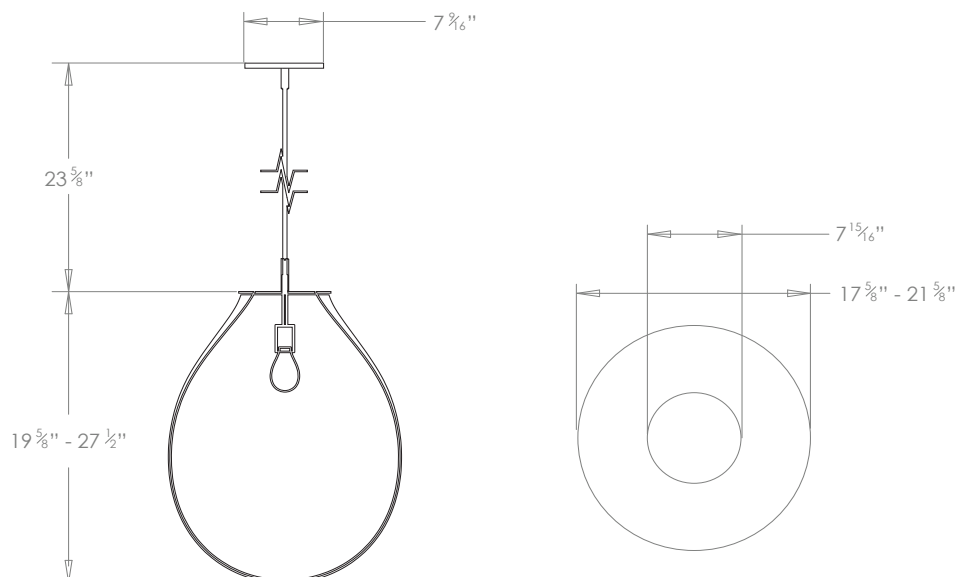

### DIMENSIONS

PRODUCT CODE PL345SG MEDIUM

CATEGORY: CHANDELIERS & PENDANTS

---