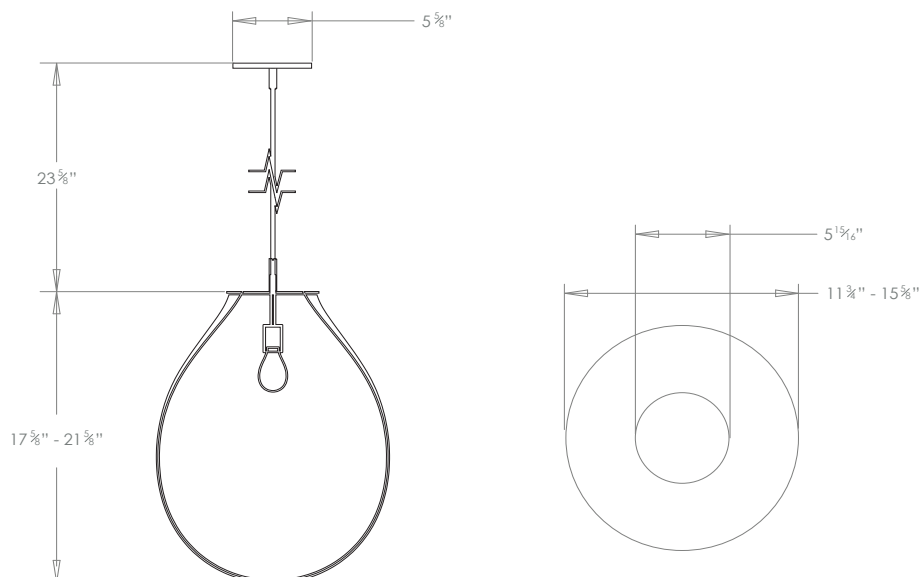

HECTOR FINCH

TIM PENDANT SMOKE GREY SMALL

PRODUCT CODE PL345SG SMALL

CATEGORY: CHANDELIERS & PENDANTS

DIMENSIONS

PRODUCT CODE PL345SG SMALL

CATEGORY: CHANDELIERS & PENDANTS

TIM PENDANT SMOKE GREY SMALL

LAMP TYPE	USA 1 x 60W (Max) E26 General Service
SIZE & SIMILAR OPTIONS	Tim Pendant Smoke Grey Medium (PL345M), Tim Pendant Smoke Grey Large (PL345SGL), Tim Pendant (PL345), Soap Pendant Blue (PL369) and Soap Pendant Clear (PL371).
WEIGHT	29lb 12oz
CLEANING AND MAINTENANCE INSTRUCTIONS	<p>Glass: Remove the glass where it is safe to do so. The glass then can be cleaned with a glass cleaner and a lint free cloth. Do not spray glass cleaner directly on the glass or fixture as it could affect the metal finish. Ensure the light is switched off and take care not to pull the flex or allow water to come into contact with the electrical components. Regular dusting with a feather duster will also help keep the glass clean.</p> <p>Metalwork: We recommend a light polish with a non-abrasive lint free cloth. Do not use any metal cleaning products on the fixture as it can remove the finish entirely. Unlacquered brass finish will patinate slowly over time and can be brightened to brass by the use of a brass cleaning agent.</p>