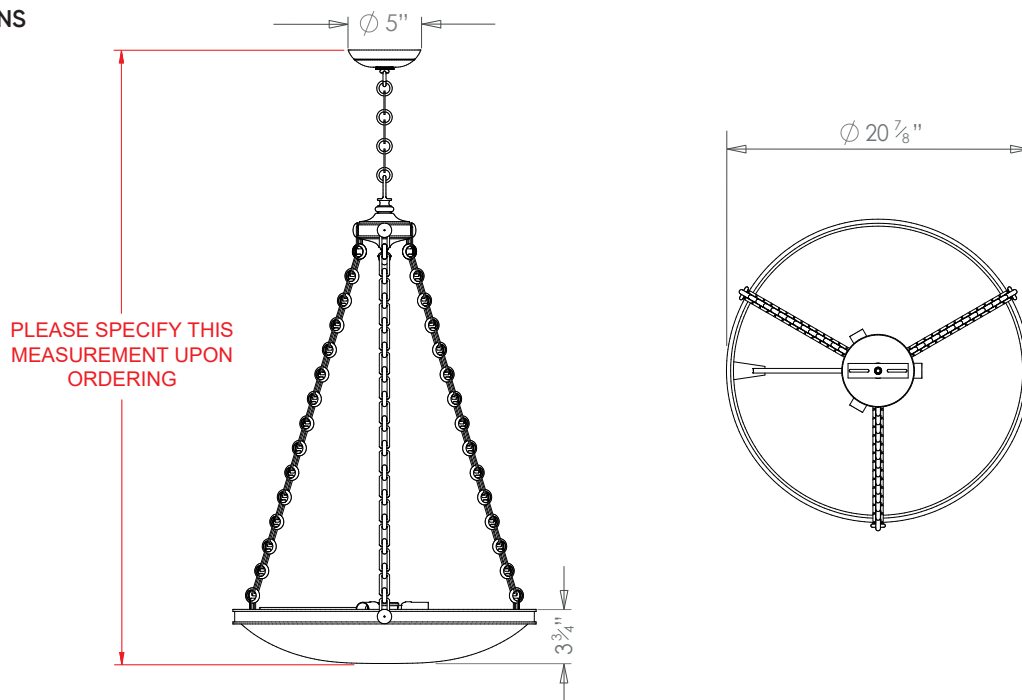

HECTOR FINCH

STELLA PENDANT

PRODUCT CODE PL356

CATEGORY: CHANDELIERS & PENDANTS

DIMENSIONS

PRODUCT CODE PL356

CATEGORY: CHANDELIERS & PENDANTS

STELLA PENDANT

Aster Pendant (PL355)

ADDITIONAL INFORMATION

Please specify total drop from the ceiling to the bottom. Minimum overall drop from the ceiling to the bottom is 24"

CLEANING AND MAINTENANCE INSTRUCTIONS

Glass: