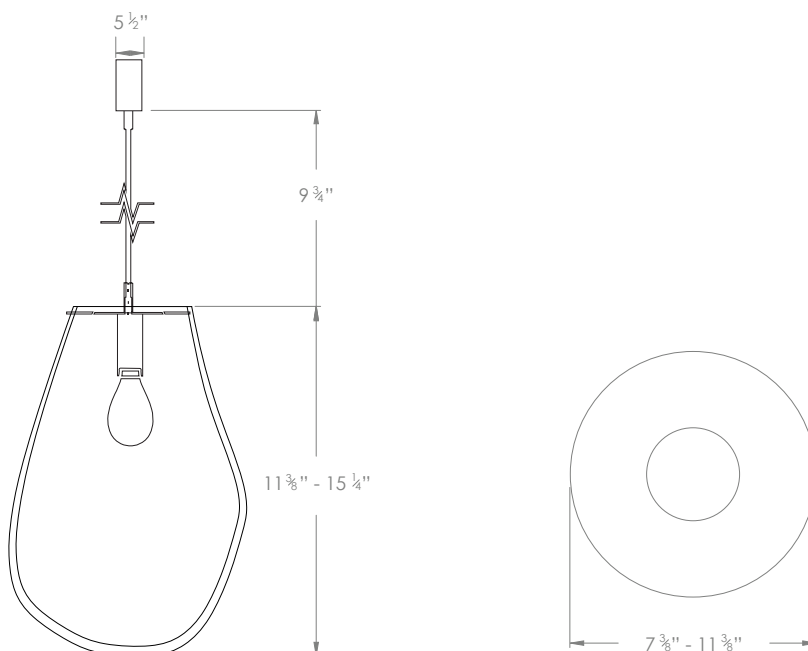

HECTOR FINCH

SOAP PENDANT CLEAR LARGE

PRODUCT CODE PL371L

CATEGORY: CHANDELIERS & PENDANTS

DIMENSIONS

PRODUCT CODE PL371L

CATEGORY: CHANDELIERS & PENDANTS

SOAP PENDANT CLEAR LARGE

LAMP TYPE	USA 1 x 60W (Max) E26 General Service
------------------	---

FINISH OPTIONS	Stainless Steel (shown).
-----------------------	--------------------------

SIZE & SIMILAR OPTIONS	Soap Pendant Silver (PL365) and Soap Pendant Blue (PL369).
-----------------------------------	--