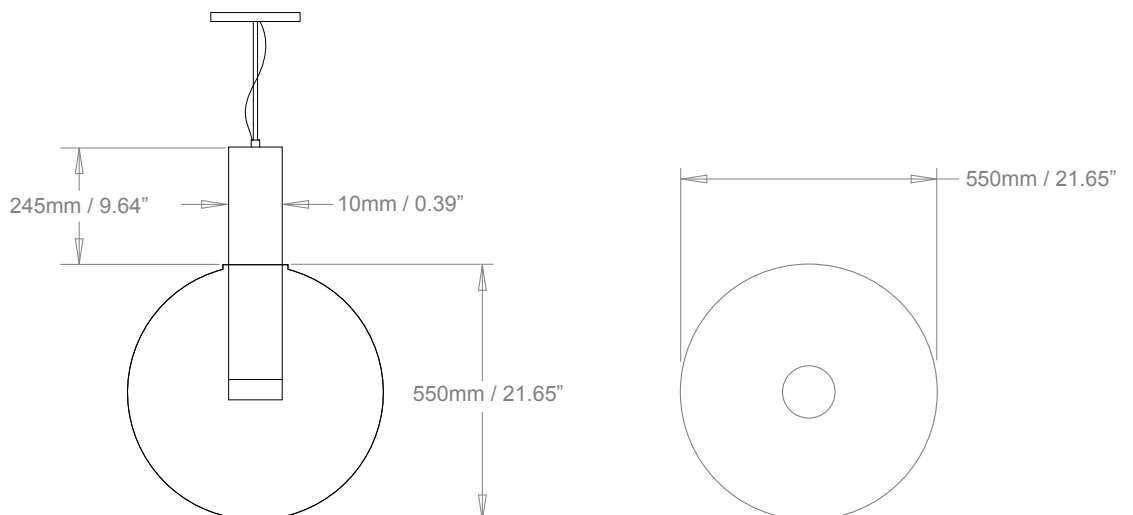

HF

HECTOR FINCH

LIGHTING

PHENOMENA GLOBE 800 FLAMINGO PINK

The collection was inspired by simple shapes: a circle, a triangle, a rectangle and an oval. Available in a single colour as seen, or cut glass

PRODUCT CODE PL383

CATEGORY: CHANDELIERS & PENDANTS

DIMENSIONS

PHENOMENA GLOBE 800 FLAMINGO PINK

LAMP TYPE**UK**

1 x LED E27

EU

1 x LED E27

USA

1 x LED E26

APPLICATION

Suitable for indoor use only.

SIZE & SIMILAR OPTIONS

Phenomena Globe Cut Ferrari Red (PL382) and Phenomena Globe Cut 650 (PL382 CUT).

FINISH OPTIONS

Gold or Silver (shown).

**UNDERWRITERS
LABORATORIES**