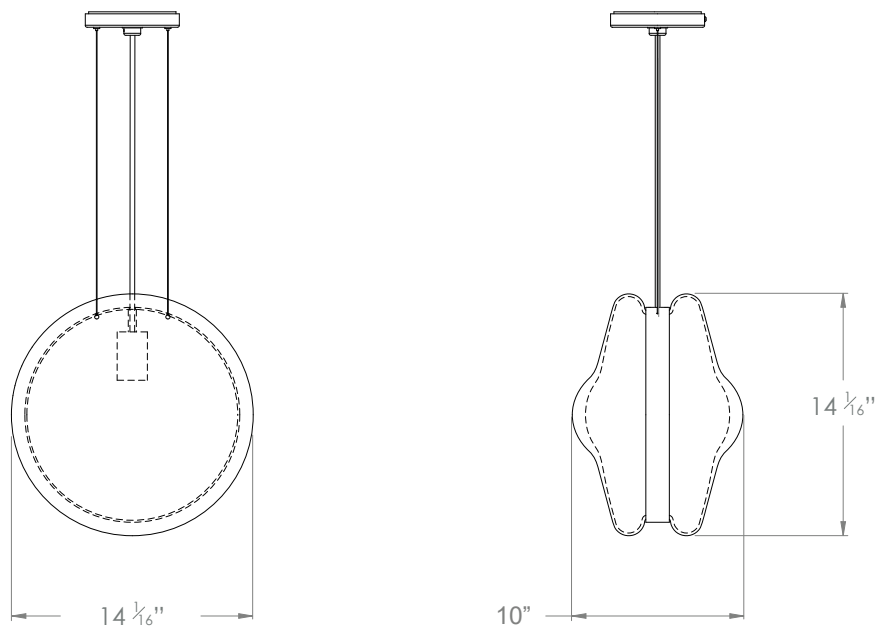

## ORBITAL PENDANT CLEAR BLACK

PRODUCT CODE PL393

CATEGORY: CHANDELIERS & PENDANTS

### DIMENSIONS

PRODUCT CODE PL393

CATEGORY: CHANDELIERS & PENDANTS

---