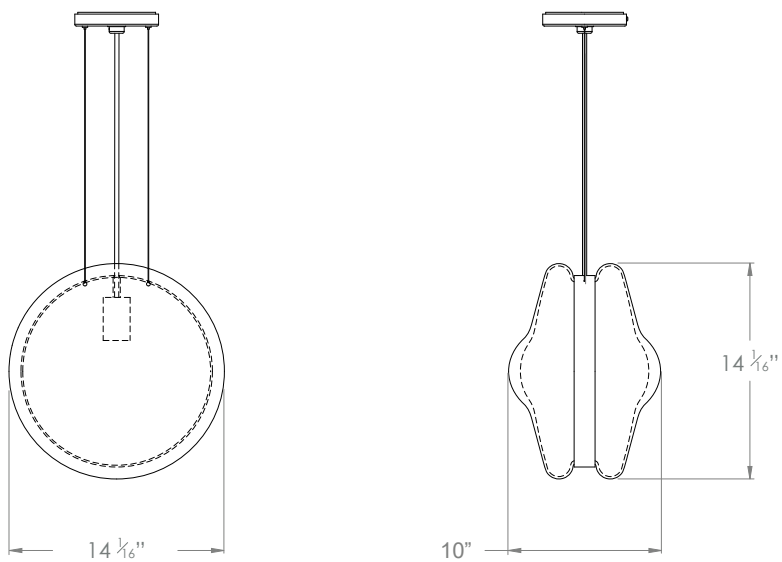

ORBITAL PENDANT CLEAR VENUS PINK

PRODUCT CODE PL394

CATEGORY: CHANDELIERS & PENDANTS

DIMENSIONS

PRODUCT CODE PL394

CATEGORY: CHANDELIERS & PENDANTS

ORBITAL PENDANT CLEAR VENUS PINK

LAMP TYPE	USA 1 x 60W (Max) E26 General Service
FINISH OPTIONS	Nickel Polished and Brass Polished Lacquered.
SIZE & SIMILAR OPTIONS	Orbital Pendant Clear Black (PL393) and Orbital Pendant Moon Clear (PL395).
WEIGHT	19" 14oz
ADDITIONAL INFORMATION	Supplied with 70" cable as standard.
CLEANING AND MAINTENANCE INSTRUCTIONS	<p>Glass: Remove the glass where it is safe to do so. The glass then can be cleaned with a glass cleaner and a lint free cloth. Do not spray glass cleaner directly on the glass or fixture as it could affect the metal finish. Ensure the light is switched off and take care not to pull the flex or allow water to come into contact with the electrical components. Regular dusting with a feather duster will also help keep the glass clean.</p> <p>Metalwork: We recommend a light polish with a non-abrasive lint free cloth. Do not use any metal cleaning products on the fixture as it can remove the finish entirely. Unlacquered brass finish will patinate slowly over time and can be brightened to brass by the use of a brass cleaning agent.</p>