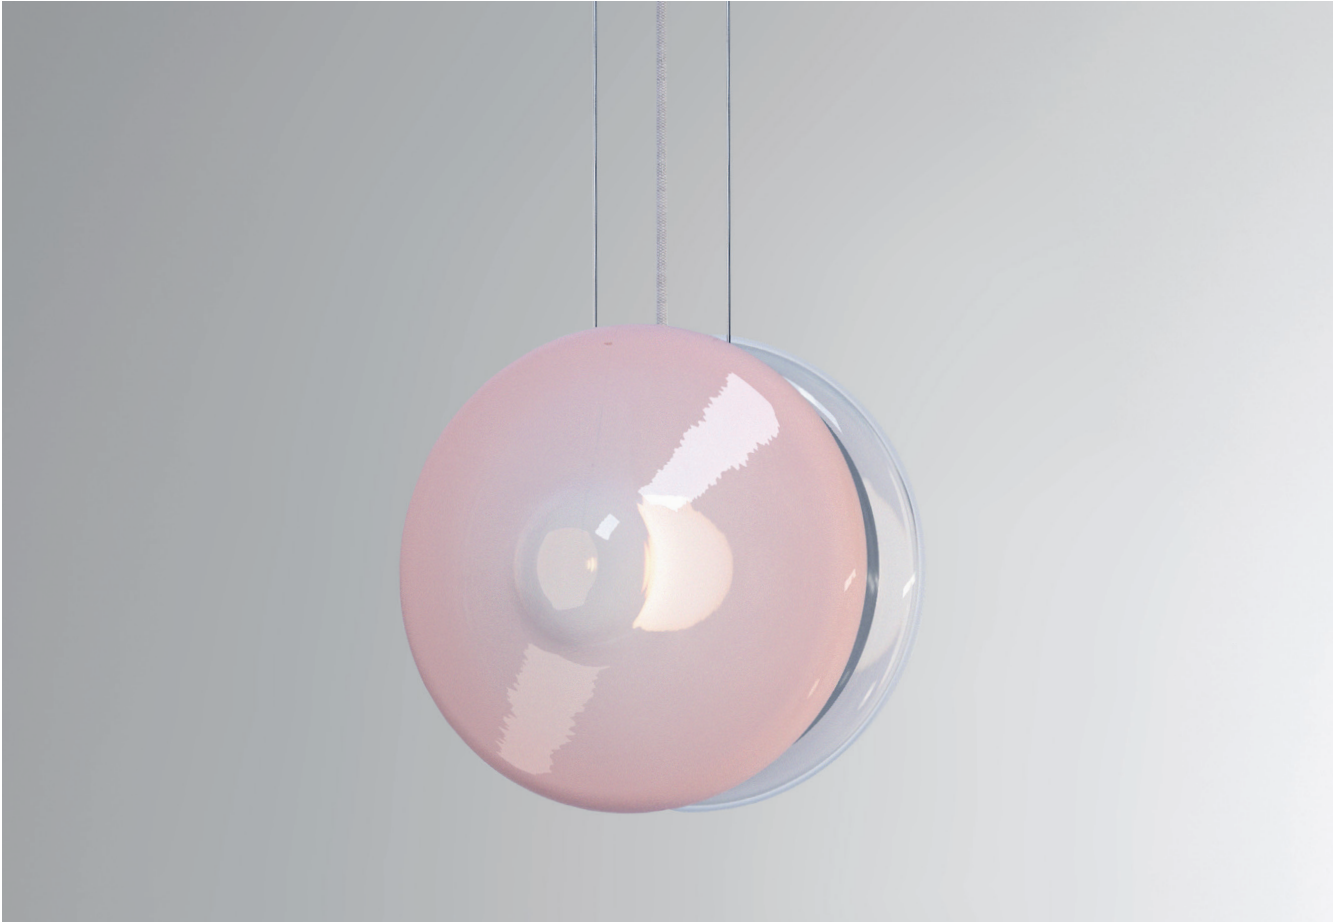

ORBITAL PENDANT CLEAR VENUS PINK

PRODUCT CODE PL394

CATEGORY: CHANDELIERS & PENDANTS

DIMENSIONS

PRODUCT CODE PL394

CATEGORY: CHANDELIERS & PENDANTS

ORBITAL PENDANT CLEAR VENUS PINK

LAMP TYPE	USA 1 x 60W (Max) E26 General Service
FINISH OPTIONS	Nickel Polished and Brass Polished Lacquered.
SIZE & SIMILAR OPTIONS	Orbital Pendant Clear Black (PL393) and Orbital Pendant Moon Clear (PL395).
WEIGHT	19" 14oz
ADDITIONAL INFORMATION	Supplied with 70" cable as standard.
CLEANING AND MAINTENANCE INSTRUCTIONS	<p>Glass: Remove the glass where it is safe to do so. The glass then can be cleaned with a glass cleaner and a lint free cloth. Do not spray glass cleaner directly on the glass or fixture as it could affect the metal finish. Ensure the light is switched off and take care not to pull the flex or allow water to come into contact with the electrical components. Regular dusting with a feather duster will also help keep the glass clean.</p> <p>Metalwork: We recommend a light polish with a non-abrasive lint free cloth. Do not use any metal cleaning products on the fixture as it can remove the finish entirely. Unlacquered brass finish will patinate slowly over time and can be brightened to brass by the use of a brass cleaning agent.</p>