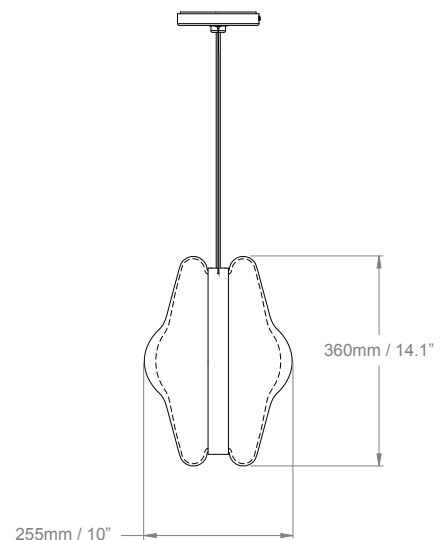

PRODUCT CODE PL395

CATEGORY: CHANDELIERS & PENDANTS

DIMENSIONS

ORBITAL PENDANT, MOON CLEAR

LAMP TYPE
INCANDESCENT**UK**
1 x 60w (Max) E27 Golfball**USA**
1 x 60W (Max) E26 General Service

FINISH OPTIONS

Brass and Nickel Polished.