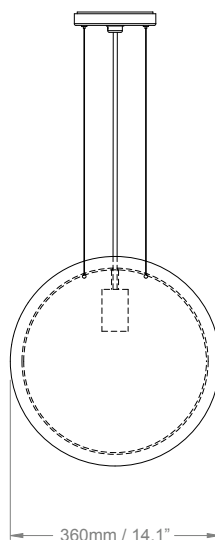

HF

HECTOR FINCH

LIGHTING

ORBITAL PENDANT, MOON CLEAR

The Orbital collection draws its inspiration from the physics of the Solar System with circular shapes evoking the trajectories of planets and celestial bodies around a star.

PRODUCT CODE PL395

CATEGORY: CHANDELIERS & PENDANTS

DIMENSIONS

ORBITAL PENDANT, MOON CLEAR

LAMP TYPE
INCANDESCENT**UK**
1 x 60w (Max) E27 Golfball**USA**
1 x 60W (Max) E26 General Service

FINISH OPTIONS

Brass and Nickel Polished.

SIZE & SIMILAR OPTIONS

Orbital Pendant, Clear Neptune Blue (PL391), Orbital Pendant, Clear Pluto Green (PL392) Orbital Pendant, Clear Black (PL393) and Orbital Pendant, Clear Venus Pink (PL394).

APPLICATION