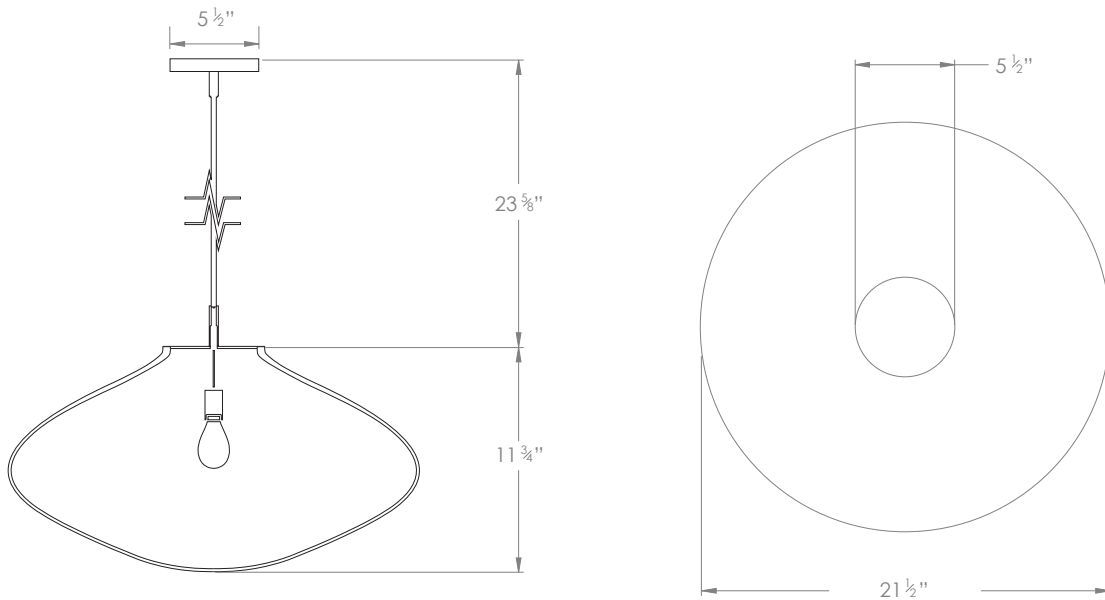

HECTOR FINCH

DISC PENDANT COPPER

PRODUCT CODE PL401

CATEGORY: CHANDELIERS & PENDANTS

DIMENSIONS

PRODUCT CODE PL401

CATEGORY: CHANDELIERS & PENDANTS

DISC PENDANT COPPER

LAMP TYPE

USA

1 x 60W (Max) E26 General Service

FINISH OPTIONS

Copper (shown).

SIZE & SIMILAR OPTIONS

Disc Pendant Clear (PL400).

WEIGHT